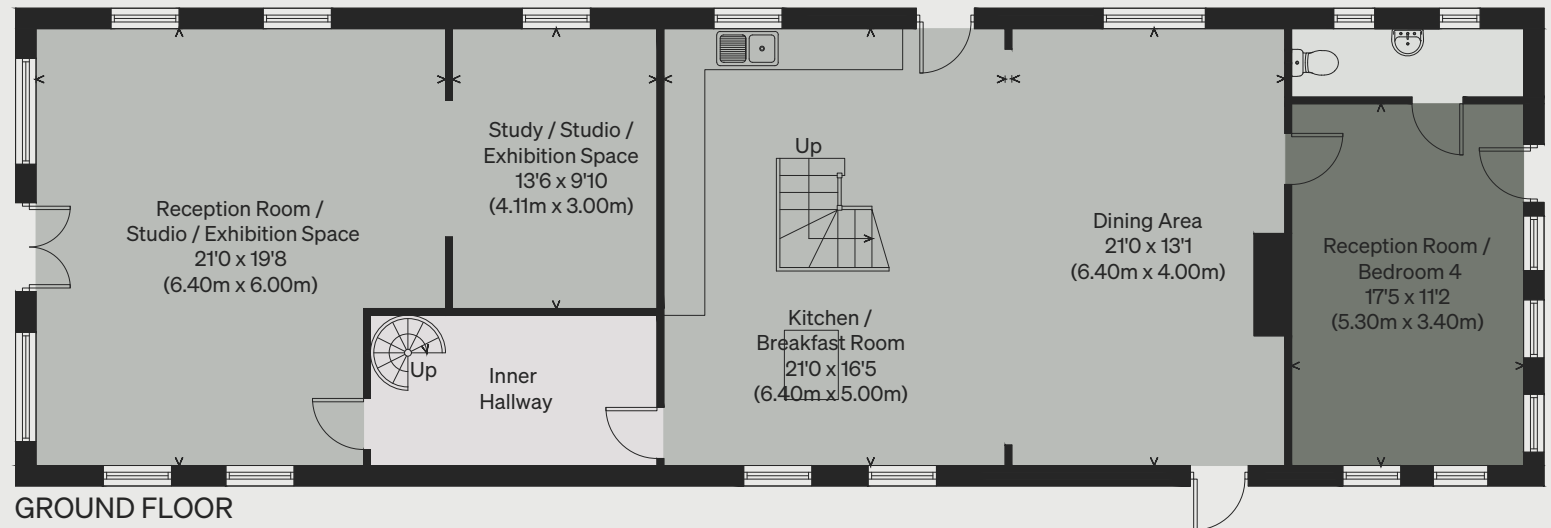

PROPERTY NAME

Oddfellows Hall

LOCATION

South Creake, Norfolk

Approximate Floor Area = 220.2 sq m / 2370.1 sq ft

FIRST FLOOR

GROUND FLOOR

*Illustration for identification purposes only,
measurements are approximate, not to scale*