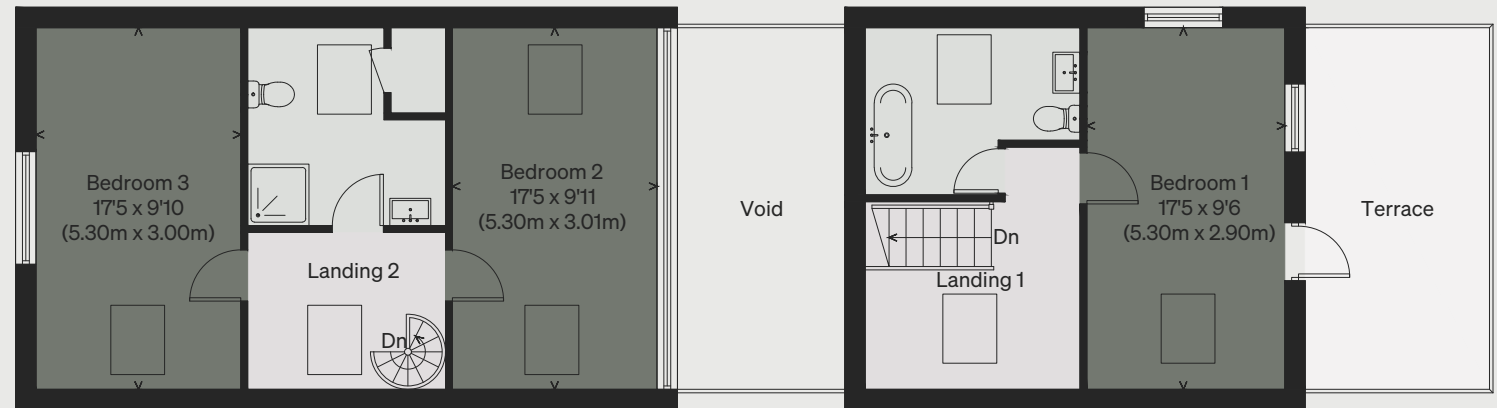

PROPERTY NAME

Oddfellows Hall

LOCATION

South Creake, Norfolk

Approximate Floor Area = 220.2 sq m / 2370.1 sq ft

FIRST FLOOR

GROUND FLOOR

*Illustration for identification purposes only,
measurements are approximate, not to scale*