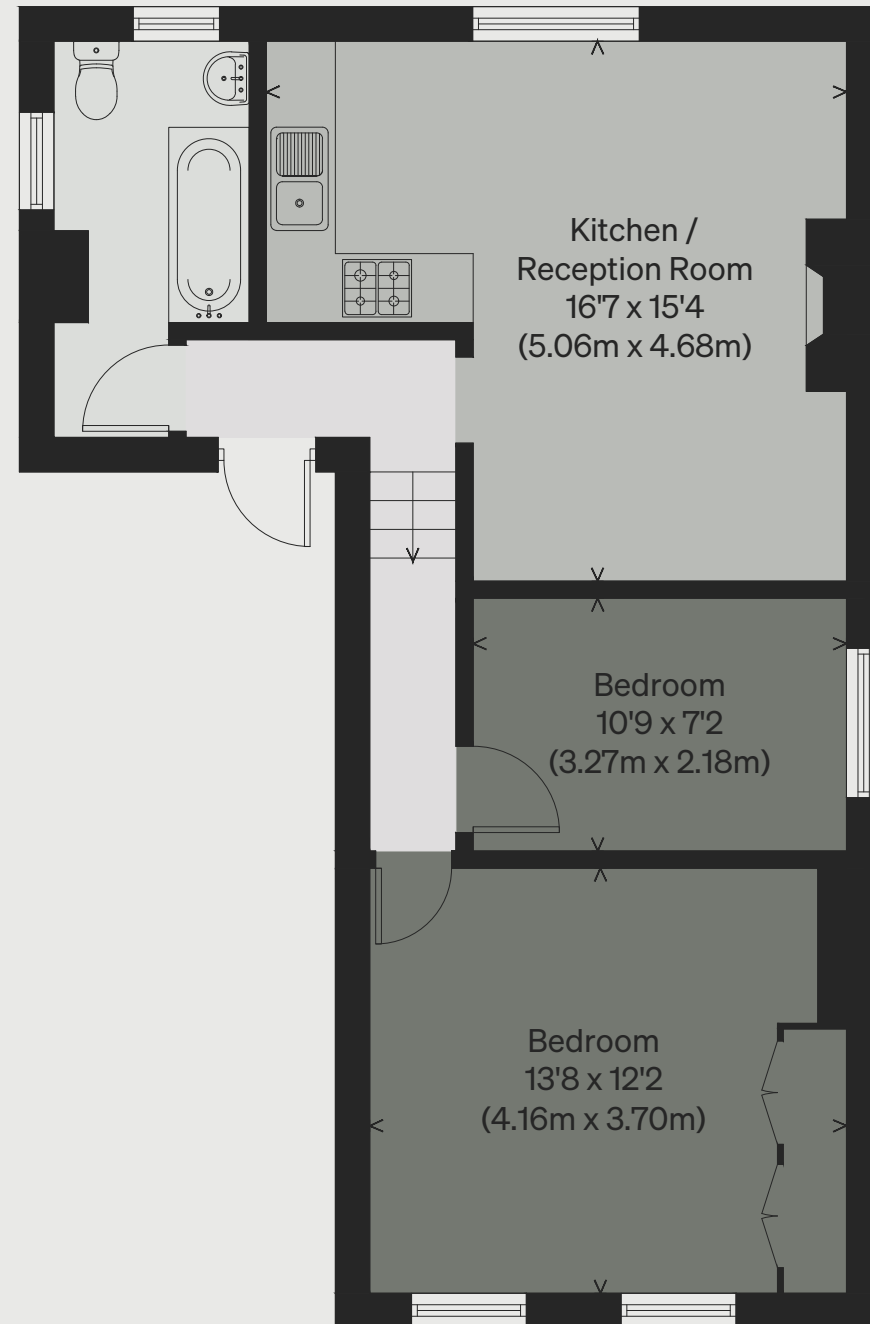

INIGO

PROPERTY NAME

Tyrwhitt Road

LOCATION

London SE5

Approximate Floor Area = 55 sq m / 592 sq ft

*Illustration for identification purposes only,
measurements are approximate, not to scale*

FIRST FLOOR