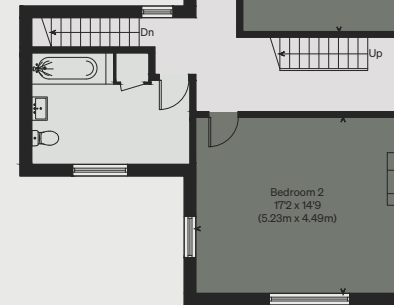

# INIGO

PROPERTY NAME

Pavyotts Mill House

LOCATION

Yeovil, Somerset

Approximate Floor Area = 394.8 sq m / 4250 sq ft

Reduced Headroom = 6.2 sq m / 67 sq ft

Total = 401 sq m / 4317 sq ft

BASEMENT

GROUND FLOOR

FIRST FLOOR

THIRD FLOOR

SECOND FLOOR

Illustration for identification purposes only, measurements are approximate, not to scale