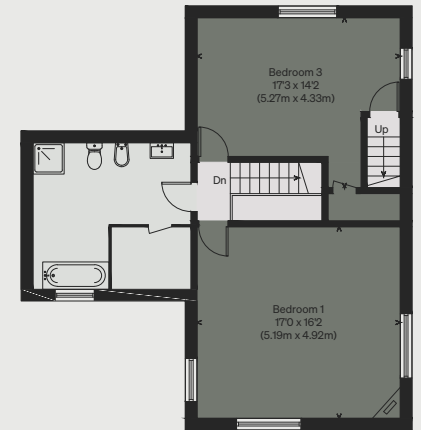

# INIGO

PROPERTY NAME

Pavyotts Mill House

LOCATION

Yeovil, Somerset

Approximate Floor Area = 394.8 sq m / 4250 sq ft

Reduced Headroom = 6.2 sq m / 67 sq ft

Total = 401 sq m / 4317 sq ft

BASEMENT

GROUND FLOOR

FIRST FLOOR

THIRD FLOOR

SECOND FLOOR

Illustration for identification purposes only, measurements are approximate, not to scale