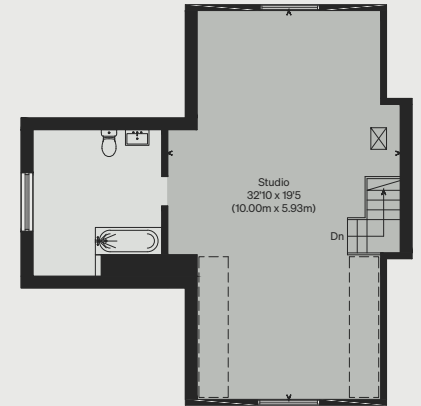

# INIGO

PROPERTY NAME

Pavyotts Mill House

LOCATION

Yeovil, Somerset

Approximate Floor Area = 394.8 sq m / 4250 sq ft

Reduced Headroom = 6.2 sq m / 67 sq ft

Total = 401 sq m / 4317 sq ft

BASEMENT

GROUND FLOOR

FIRST FLOOR

THIRD FLOOR

SECOND FLOOR

Illustration for identification purposes only, measurements are approximate, not to scale