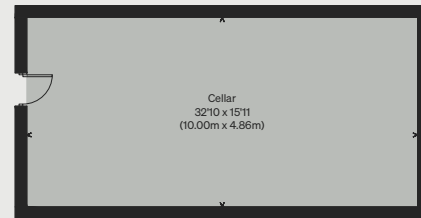

# INIGO

PROPERTY NAME

Pavyotts Mill House

LOCATION

Yeovil, Somerset

Approximate Floor Area = 394.8 sq m / 4250 sq ft

Reduced Headroom = 6.2 sq m / 67 sq ft

Total = 401 sq m / 4317 sq ft

BASEMENT

GROUND FLOOR

FIRST FLOOR

THIRD FLOOR

SECOND FLOOR

Illustration for identification purposes only, measurements are approximate, not to scale