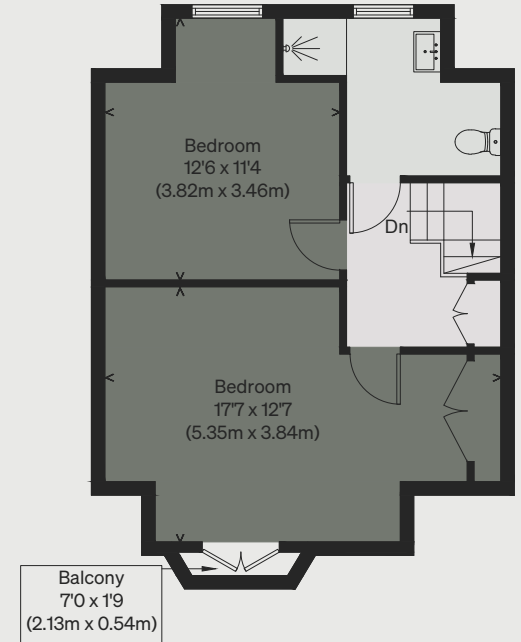

# INIGO

PROPERTY NAME  
Harbour House

LOCATION  
West Looe, Cornwall

Approximate Floor Area = 138.0 sq m / 1485 sq ft  
(Excluding Green Store)

GROUND FLOOR

FIRST FLOOR

SECOND FLOOR