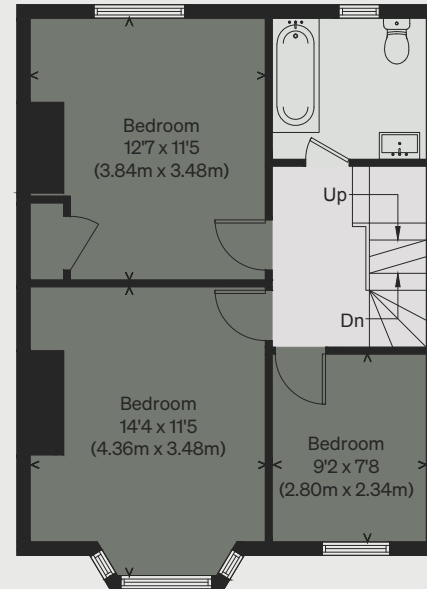

# INIGO

PROPERTY NAME  
Harbour House

LOCATION  
West Looe, Cornwall

Approximate Floor Area = 138.0 sq m / 1485 sq ft  
(Excluding Green Store)

GROUND FLOOR

FIRST FLOOR

SECOND FLOOR