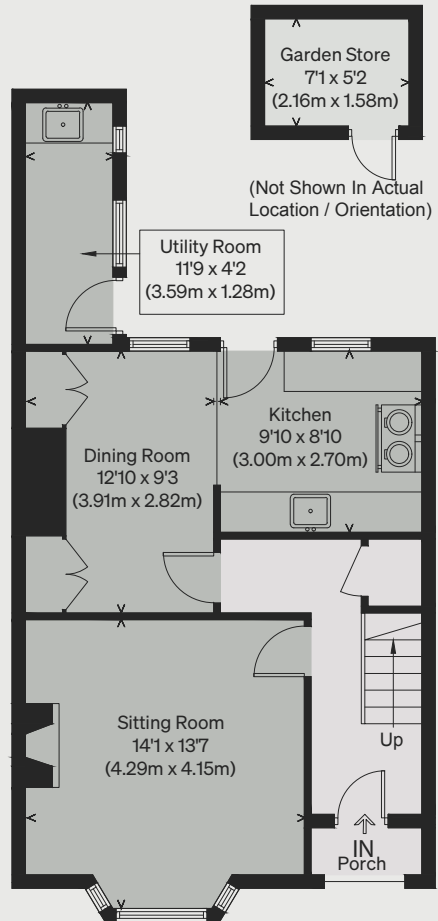

# INIGO

PROPERTY NAME  
Harbour House

LOCATION  
West Looe, Cornwall

Approximate Floor Area = 138.0 sq m / 1485 sq ft  
(Excluding Green Store)

GROUND FLOOR

FIRST FLOOR

SECOND FLOOR