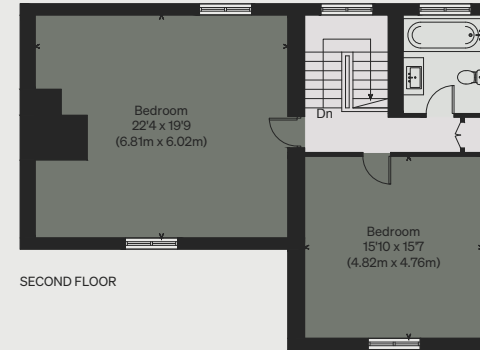

INIGO

PROPERTY NAME

Lower House Farm

LOCATION

Stockton-on-Teme, Worcestershire

Approximate Floor Area = 466 sq m / 5016 sq ft

Outbuilding = 34 sq m / 366 sq ft

Total = 500 sq m / 5382 sq ft

CELLAR

(NOT SHOWN IN ACTUAL LOCATION / ORIENTATION)

SECOND FLOOR

GROUND FLOOR

FIRST FLOOR

Illustration for identification purposes only, measurements are approximate, not to scale