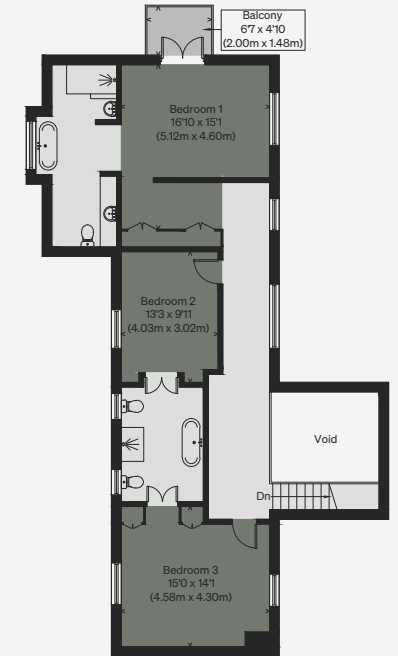

PROPERTY NAME

Dog Kennel Barn

LOCATION

Seaford, East Sussex

Approximate Floor Area = 420.2 sq m / 4523 sq ft

Annexe = 34.2 sq m / 368 sq ft

Outbuilding = 71.7 sq m / 772 sq ft

Total = 526 sq m / 5663 sq ft

*Illustration for identification purposes only, measurements are approximate, not to scale*

GROUND FLOOR

FIRST FLOOR