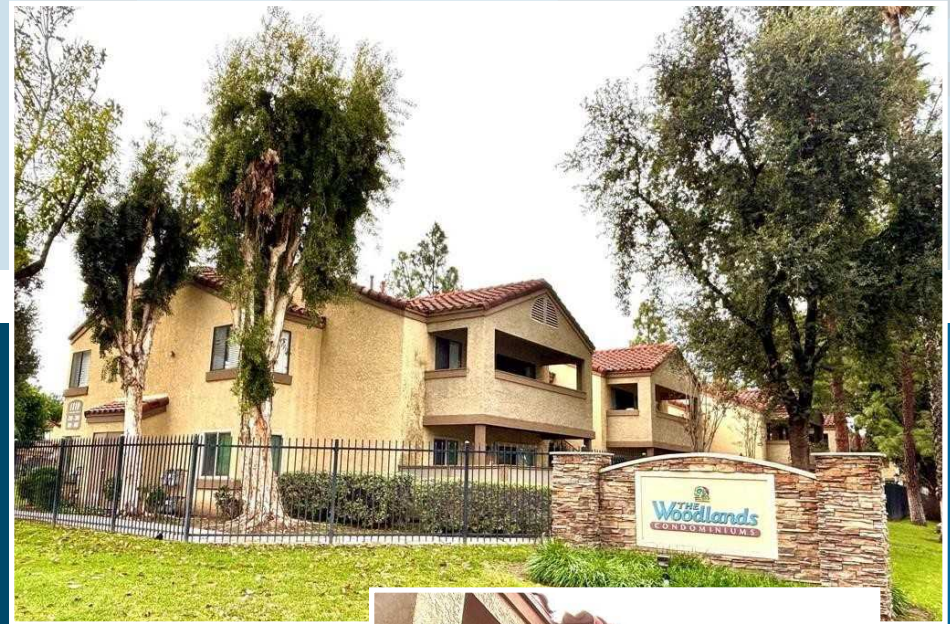

For Sale

\$370,000

1110 W Blaine

Riverside, CA 92507

Exclusively Listed By Ellen Zittinger

Signature Real Estate Group

39381 Los Alamos Rd Ste D, Murrieta, CA 92563

Call - Cell: 951-488-4720

The Woodlands are located nearby the University of California, Riverside, UCR, University Village Shopping Center and other Shopping Centers, Downtown Historic Riverside and off the 215 & 91 Fwys.

2 bedrooms | 2 baths