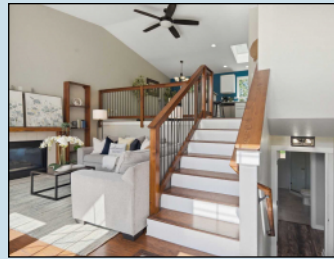

11014 19th Ave. SE #8-115
Everett, WA 98208 Cell:
425-381-0877

[$698,000]

For Sale

4 bedrooms

Welcome to the coveted community of Lundeen Park in Lk Stevens, where luxury, style, & exceptional craftsmanship come together in this beautifully updated NW Contemporary tri-level home. Offering 4 bedrooms, 3 bathrooms, & 1,720 s.f. of thoughtfully designed living space, this home delivers the perfect balance of comfort, functionality, & modern elegance. Step inside to soaring ceilings & expansive windows that flood the home with natural light. The inviting LR, ideal for both entertaining & everyday living, features a gas