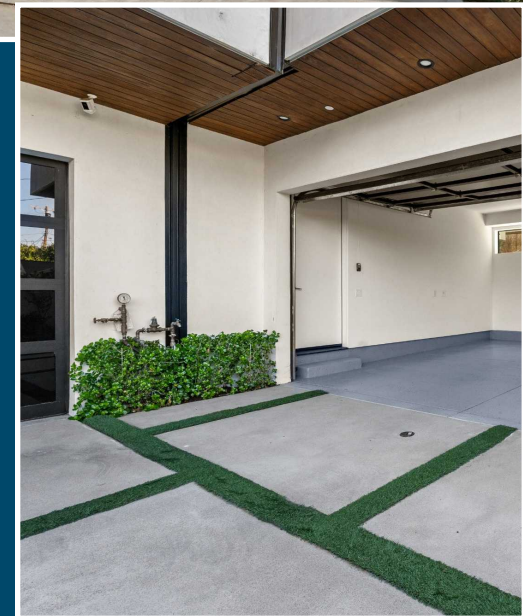

“Elevated Living in the Heart of Studio City”

For Sale

$1,900,000

**4322 N Serene Place
Los Angeles, CA 91604**

Exclusively Listed By Bita Nabati Palmer

HomeSmart Professionals

73301 Fred Waring Dr101, Palm Desert, CA 92260

Call - Cell: 310-990-4804

Beautiful 4-bedroom, 4-bath home in the heart of Studio City featuring an open floor plan, gourmet kitchen, and spacious primary suite. Enjoy a 2-car direct-access garage and a private rooftop deck with city views—perfect for relaxing or entertaining. Conveniently located near shopping, dining, and entertainment.

4 bedrooms | 4 baths

Equal Housing. Information believed to be accurate but is not guaranteed

<http://4322nsereneplace.2seeit.com>