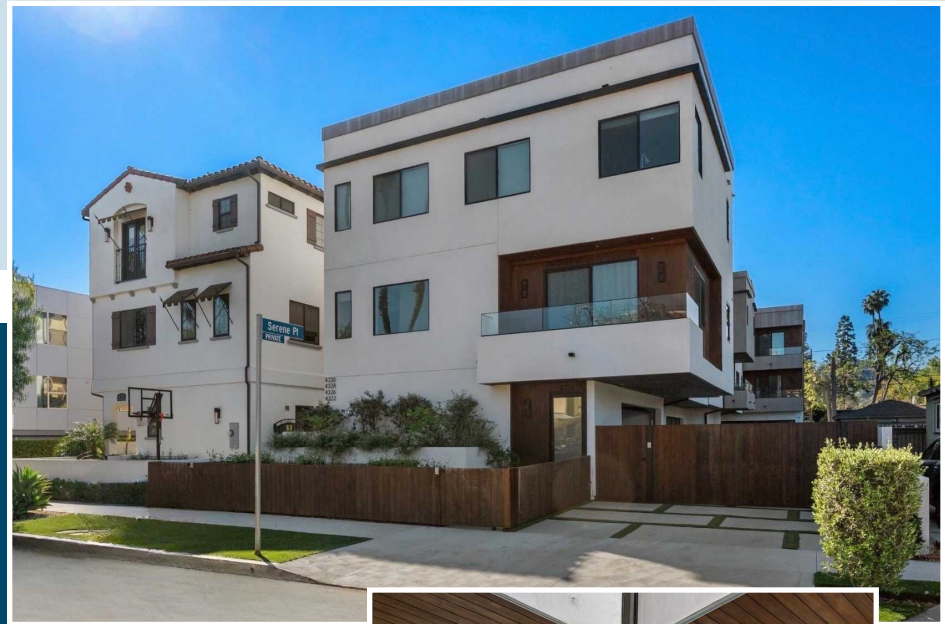

“Elevated Living in the Heart of Studio City”

For Sale

$1,900,000

**4322 N Serene Place
Los Angeles, CA 91604**

Exclusively Listed By Bita Nabati Palmer

HomeSmart Professionals

73301 Fred Waring Dr101, Palm Desert, CA 92260

Call - Cell: 310-990-4804

Beautiful 4-bedroom, 4-bath home in the heart of Studio City featuring an open floor plan, gourmet kitchen, and spacious primary suite. Enjoy a 2-car direct-access garage and a private rooftop deck with city views—perfect for relaxing or entertaining. Conveniently located near shopping, dining, and entertainment.

4 bedrooms | 4 baths

Equal Housing. Information believed to be accurate but is not guaranteed

<http://4322nsereneplace.2seeit.com>