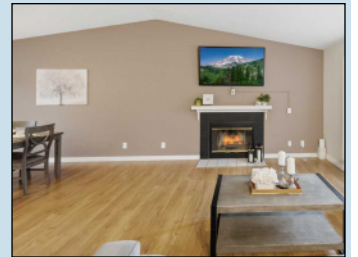

11014 19th Ave. SE #8-115
Everett, WA 98208 Cell:
425-381-0877

[$530,000]

For Sale

3 bedrooms | 2 baths

Pride of ownership is evident throughout this beautifully maintained, single-story home in North Marysville's coveted Sherwood Forest neighborhood. This house lives larger than its 1,216 square feet, letting you feel right at home the moment you open the door. The generous living room boasts a lovely bay window, LVP flooring, and a gorgeous wood-burning fireplace with hearth and mantle. The vaulted ceilings, large windows, and skylights successfully create a bright and airy ambiance throughout. Enjoy the spacious