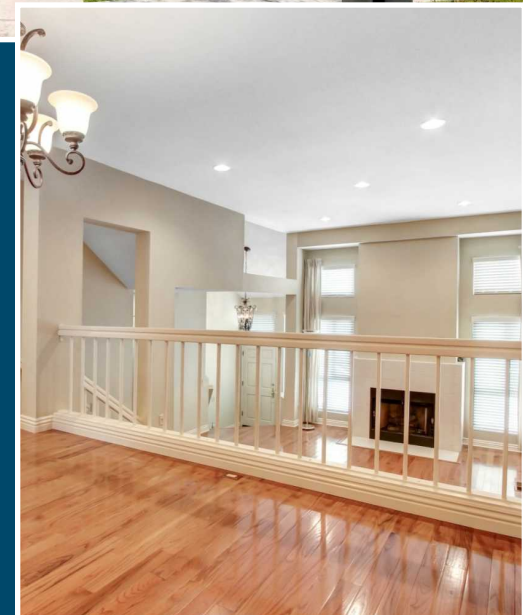

For Sale

\$920,000

**5711 Canterbury Dr
Culver City, California 90230**

Exclusively Listed By Lori Penix

Keller Williams Beach Cities

830 S. Pacific Coast Highway Suite 200, El Segundo, CA 90245

Call - 310-714-4155