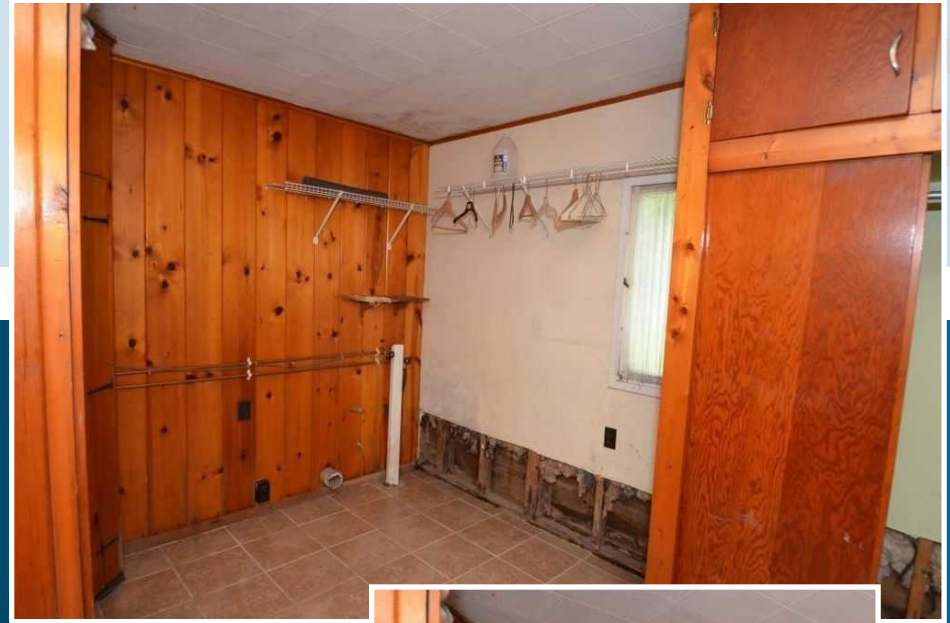

For Sale

142000

**4028 Sheldrake Park Rd
Ovid, NY 14521**

Jill Burlington

Warren Real Estate

140 Seneca Way, Suite 200, Ithaca, NY 14850

Call - Cell:607-592-0474

2 bedrooms | 1 & 1 half baths