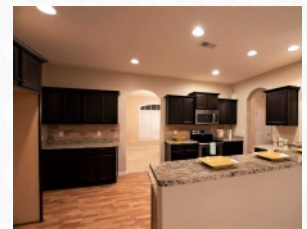

Features include:

- Bedrooms - 5
- Bathrooms (full) - 3
- Square Feet - 3202 sq. ft.
- Lot Size - 1/3 acres

26 Boulder Bend Newnan, GA 30268

YOU WON'T BE DISAPPOINTED!

329900

If you're looking for an open floorplan, THIS IS IT! This 5 bedroom, 3 bath home features a gorgeous L-shaped master bedroom with sitting area and over 3200 square feet. Super kitchen with loads of cabinets, granite countertops, breakfast bar and stainless steel appliances. Lots and lots of closets. Fenced in backyard. All of this is less than 2 miles to I-85 and very convenient to Newnan shopping, restaurants, and schools. Only 45 minutes to Kia manufacturing plant. Beautiful 200 acre friendly neighborhood with resort-style amenities including a three building Clubhouse Village featuring a fabulous fitness center, pool, lighted tennis court and park-like playground and picnic area.