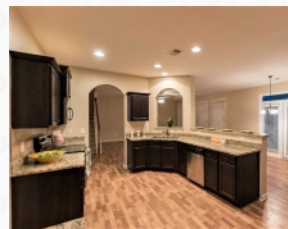

Features include:

- Bedrooms - 5
- Bathrooms (full) - 3
- Square Feet - 3202 sq. ft.
- Lot Size - 1/3 acres

26 Boulder Bend Newnan, GA 30268

YOU WON'T BE DISAPPOINTED!

329900

If you're looking for an open floorplan, THIS IS IT! This 5 bedroom, 3 bath home features a gorgeous L-shaped master bedroom with sitting area and over 3200 square feet. Super kitchen with loads of cabinets, granite countertops, breakfast bar and stainless steel appliances. Lots and lots of closets. Fenced in backyard. All of this is less than 2 miles to I-85 and very convenient to Newnan shopping, restaurants, and schools. Only 45 minutes to Kia manufacturing plant. Beautiful 200 acre friendly neighborhood with resort-style amenities including a three building Clubhouse Village featuring a fabulous fitness center, pool, lighted tennis court and park-like playground and picnic area.