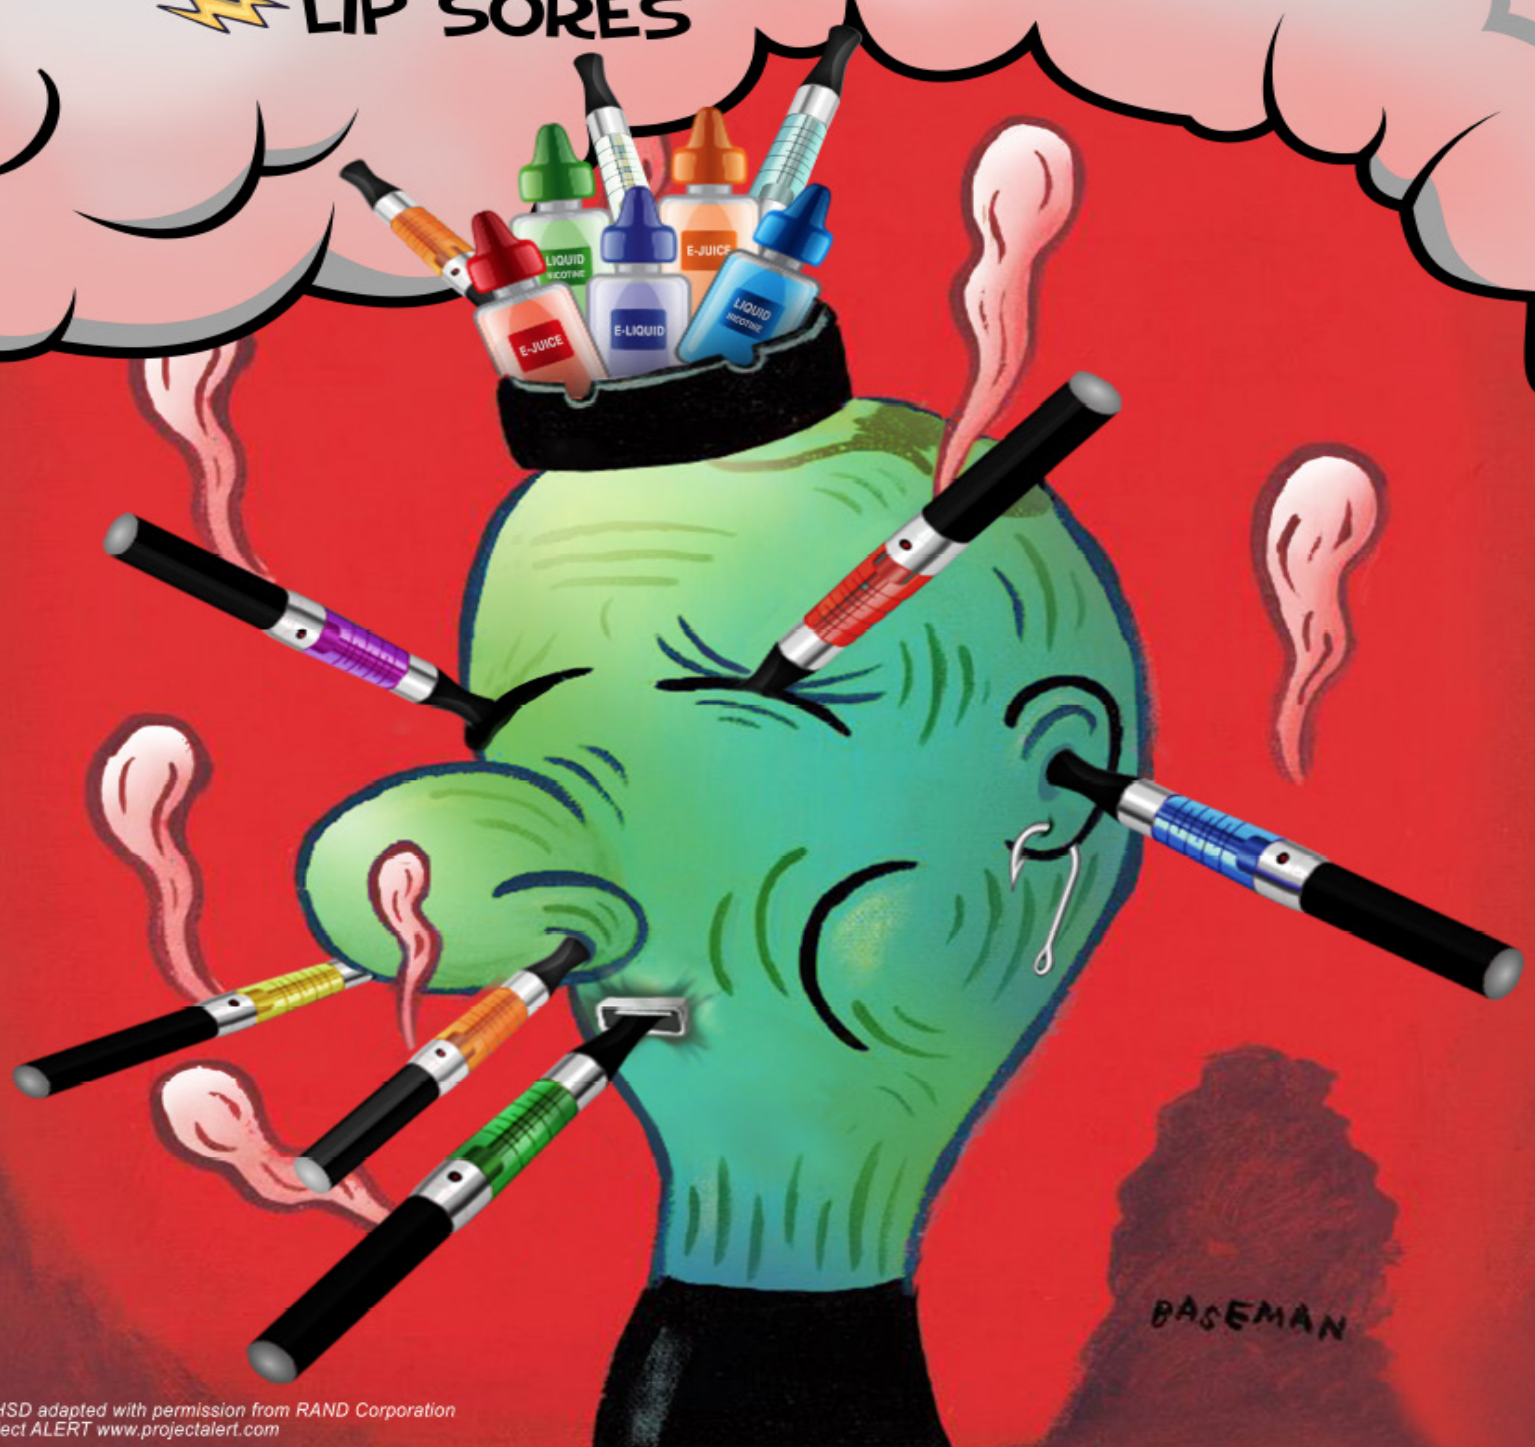

VAPING LEADS TO

- ⚡ NICOTINE ADDICTION
- ⚡ RECEDING GUMLINE
- ⚡ SWOLLEN EYES
- ⚡ ACNE & RASHES
- ⚡ THROAT IRRITATION
- ⚡ LIP SORES

BASEMAN