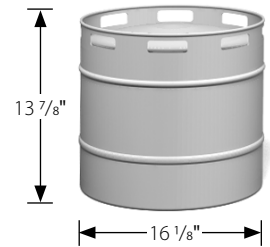

TUR-24BD-L-SS-A Single Tap Beverage Dispenser

* Overlay models are also available

Available in right hinge

* with supplied wire shelf

(1) Short Quarter Barrel

(1) Slim Quarter Barrel

TUR-24DD-L-SS-A Dual Tap Beverage Dispenser

* Overlay models are also available

Available in right hinge

(2) Sixth Barrel

* Low profile keg coupler required for TUR-24BD slim quarter barrel and sixth barrel. Contact factory for pricing/part number.

TUR-15BD-R-SS-A Single Tap Beverage Dispenser

* Overlay models are also available

Available in left hinge

(1) Slim Quarter Barrel

(1) Sixth Barrel

Sample Keg Photos 15" and 24" Models

Slim Quarter Barrel in 15"

Short Quarter Barrel in 24"

Sixth Barrels in 24"