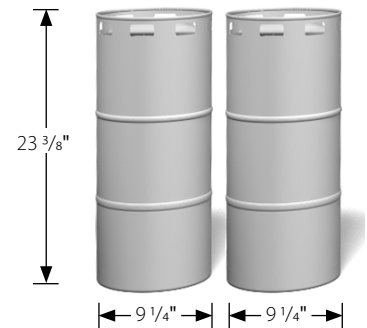

TUR-24BD-L-SS-A Single Tap Beverage Dispenser

* Overlay models are also available

Available in right hinge

* with supplied wire shelf

(1) Short Quarter Barrel

(1) Slim Quarter Barrel

TUR-24DD-L-SS-A Dual Tap Beverage Dispenser

* Overlay models are also available

Available in right hinge

(2) Sixth Barrel

* Low profile keg coupler required for TUR-24BD slim quarter barrel and sixth barrel. Contact factory for pricing/part number.

TUR-15BD-R-SS-A Single Tap Beverage Dispenser

* Overlay models are also available

Available in left hinge

(1) Slim Quarter Barrel

(1) Sixth Barrel

Sample Keg Photos 15" and 24" Models

Slim Quarter Barrel in 15"

Short Quarter Barrel in 24"

Sixth Barrels in 24"