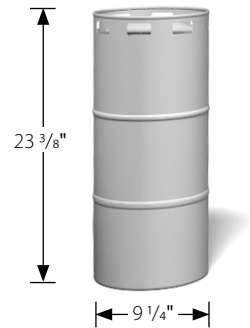

* Overlay models are also available

Available in right hinge

(2) Sixth Barrel

* Low profile keg coupler required for TUR-24BD slim quarter barrel and sixth barrel. Contact factory for pricing/part number.

TUR-15BD-R-SS-A Single Tap Beverage Dispenser

* Overlay models are also available

Available in left hinge

(1) Slim Quarter Barrel

(1) Sixth Barrel

Sample Keg Photos 15" and 24" Models

Slim Quarter Barrel in 15"

Short Quarter Barrel in 24"

Sixth Barrels in 24"