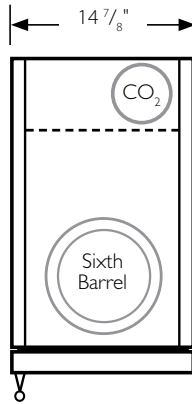

TUR-24BD-L-SS-A Single Tap Beverage Dispenser

* Overlay models are also available

Available in right hinge

* with supplied wire shelf

(1) Short Quarter Barrel

(1) Slim Quarter Barrel

TUR-24DD-L-SS-A Dual Tap Beverage Dispenser

* Overlay models are also available

Available in right hinge

(2) Sixth Barrel

* Low profile keg coupler required for TUR-24BD slim quarter barrel and sixth barrel. Contact factory for pricing/part number.

TUR-15BD-R-SS-A Single Tap Beverage Dispenser

* Overlay models are also available

Available in left hinge

(1) Slim Quarter Barrel

(1) Sixth Barrel

Sample Keg Photos 15" and 24" Models

Slim Quarter Barrel in 15"

Short Quarter Barrel in 24"

Sixth Barrels in 24"