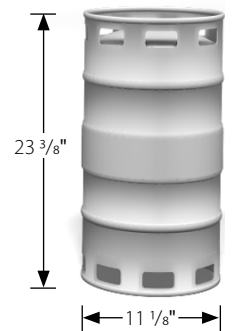

TUR-24BD-L-SS-A Single Tap Beverage Dispenser

* Overlay models are also available

Available in right hinge

* with supplied wire shelf

(1) Short Quarter Barrel

(1) Slim Quarter Barrel

TUR-24DD-L-SS-A Dual Tap Beverage Dispenser

* Overlay models are also available

Available in right hinge

(2) Sixth Barrel

* Low profile keg coupler required for TUR-24BD slim quarter barrel and sixth barrel. Contact factory for pricing/part number.

TUR-15BD-R-SS-A Single Tap Beverage Dispenser

* Overlay models are also available

Available in left hinge

(1) Slim Quarter Barrel

(1) Sixth Barrel

Sample Keg Photos 15" and 24" Models

Slim Quarter Barrel in 15"

Short Quarter Barrel in 24"

Sixth Barrels in 24"