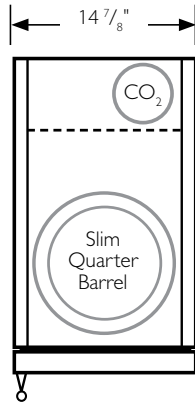

TUR-24BD-L-SS-A Single Tap Beverage Dispenser

* Overlay models are also available

Available in right hinge

* with supplied wire shelf

(1) Short Quarter Barrel

(1) Slim Quarter Barrel

TUR-24DD-L-SS-A Dual Tap Beverage Dispenser

* Overlay models are also available

Available in right hinge

(2) Sixth Barrel

* Low profile keg coupler required for TUR-24BD slim quarter barrel and sixth barrel. Contact factory for pricing/part number.

TUR-15BD-R-SS-A Single Tap Beverage Dispenser

* Overlay models are also available

Available in left hinge

(1) Slim Quarter Barrel

(1) Sixth Barrel

Sample Keg Photos 15" and 24" Models

Slim Quarter Barrel in 15"

Short Quarter Barrel in 24"

Sixth Barrels in 24"