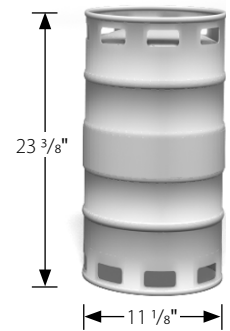

* Overlay models are also available

Available in right hinge

(2) Sixth Barrel

* Low profile keg coupler required for TUR-24BD slim quarter barrel and sixth barrel. Contact factory for pricing/part number.

TUR-15BD-R-SS-A Single Tap Beverage Dispenser

* Overlay models are also available

Available in left hinge

(1) Slim Quarter Barrel

(1) Sixth Barrel

Sample Keg Photos 15" and 24" Models

Slim Quarter Barrel in 15"

Short Quarter Barrel in 24"

Sixth Barrels in 24"