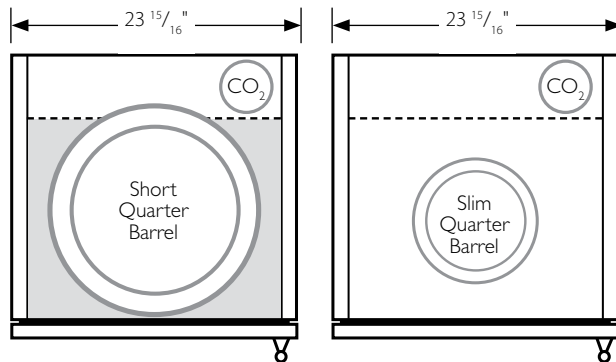

TUR-24BD-L-SS-A Single Tap Beverage Dispenser

* Overlay models are also available

Available in right hinge

* with supplied wire shelf

(1) Short Quarter Barrel

(1) Slim Quarter Barrel

TUR-24DD-L-SS-A Dual Tap Beverage Dispenser

* Overlay models are also available

Available in right hinge

(2) Sixth Barrel

* Low profile keg coupler required for TUR-24BD slim quarter barrel and sixth barrel. Contact factory for pricing/part number.

TUR-15BD-R-SS-A Single Tap Beverage Dispenser

* Overlay models are also available

Available in left hinge

(1) Slim Quarter Barrel

(1) Sixth Barrel

Sample Keg Photos 15" and 24" Models

Slim Quarter Barrel in 15"

Short Quarter Barrel in 24"

Sixth Barrels in 24"