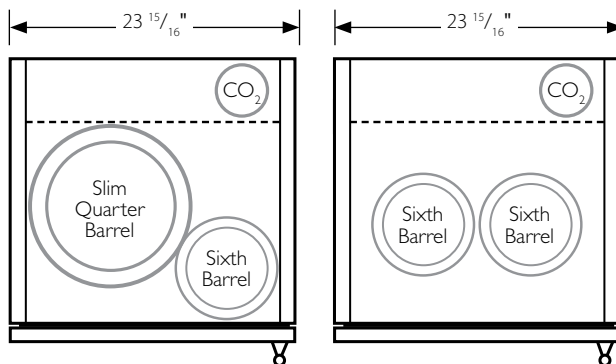

TUR-24BD-L-SS-A Single Tap Beverage Dispenser

* Overlay models are also available

Available in right hinge

* with supplied wire shelf

(1) Short Quarter Barrel

(1) Slim Quarter Barrel

TUR-24DD-L-SS-A Dual Tap Beverage Dispenser

* Overlay models are also available

Available in right hinge

(2) Sixth Barrel

* Low profile keg coupler required for TUR-24BD slim quarter barrel and sixth barrel. Contact factory for pricing/part number.

TUR-15BD-R-SS-A Single Tap Beverage Dispenser

* Overlay models are also available

Available in left hinge

(1) Slim Quarter Barrel

(1) Sixth Barrel

Sample Keg Photos 15" and 24" Models

Slim Quarter Barrel in 15"

Short Quarter Barrel in 24"

Sixth Barrels in 24"