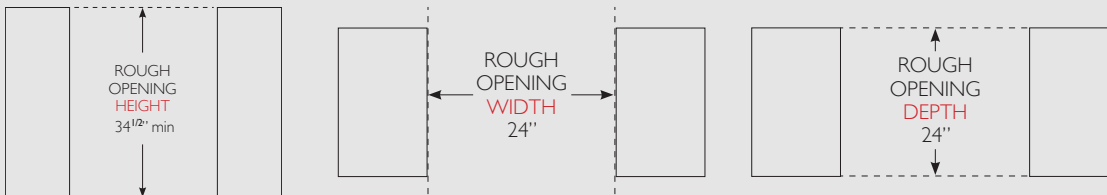

DUAL TAP OVERLAY FINISH: Shown with 3/4" Panel

Dimensions may vary by $\pm 1/8"$

OPENING DIMENSIONS

Width	Depth†	Height
24"	24"	34 1/2"

SPECIFICATIONS

Width	23 7/8"
Depth†	23 7/8"
Height	34 1/4"
Shelves	1 Wire Floor
Opening Width	24"
Opening Depth	24"
Opening Height	34 1/2"
Crated Weight	185

†Depth does not include 1 7/8" for door handle.
*Height does not include 15 3/4" for taper.