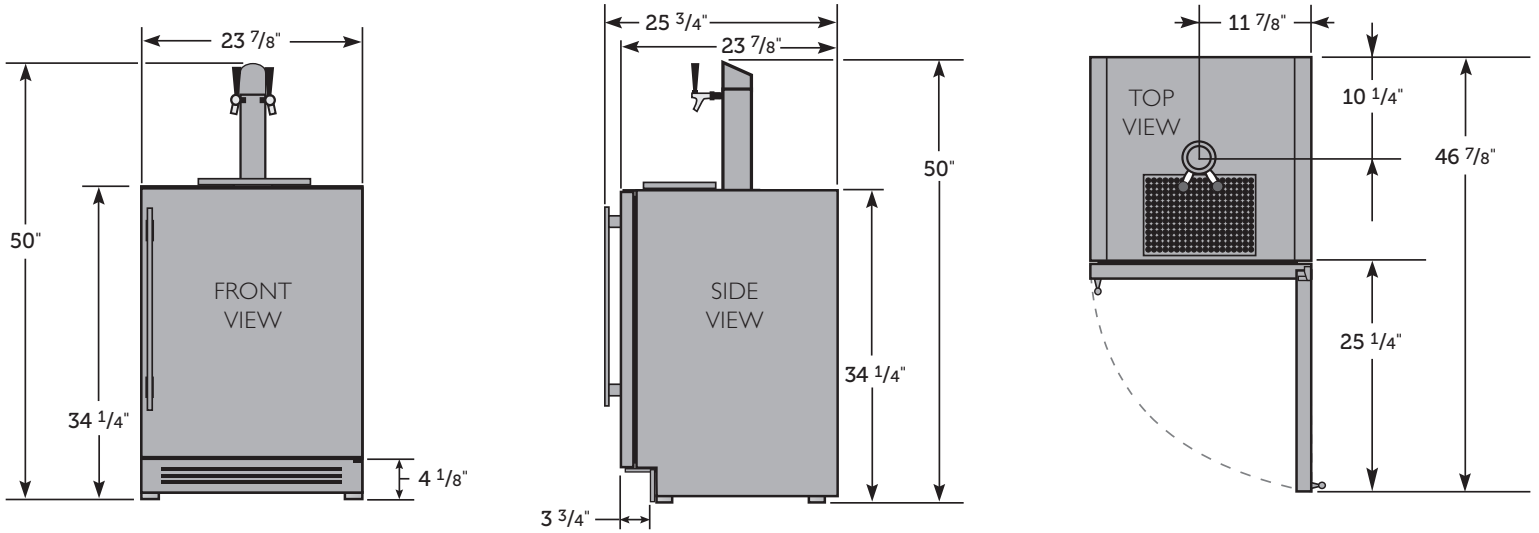

PLAN VIEWS

DUAL TAP STAINLESS FINISH:

Dimensions may vary by $\pm 1/8"$