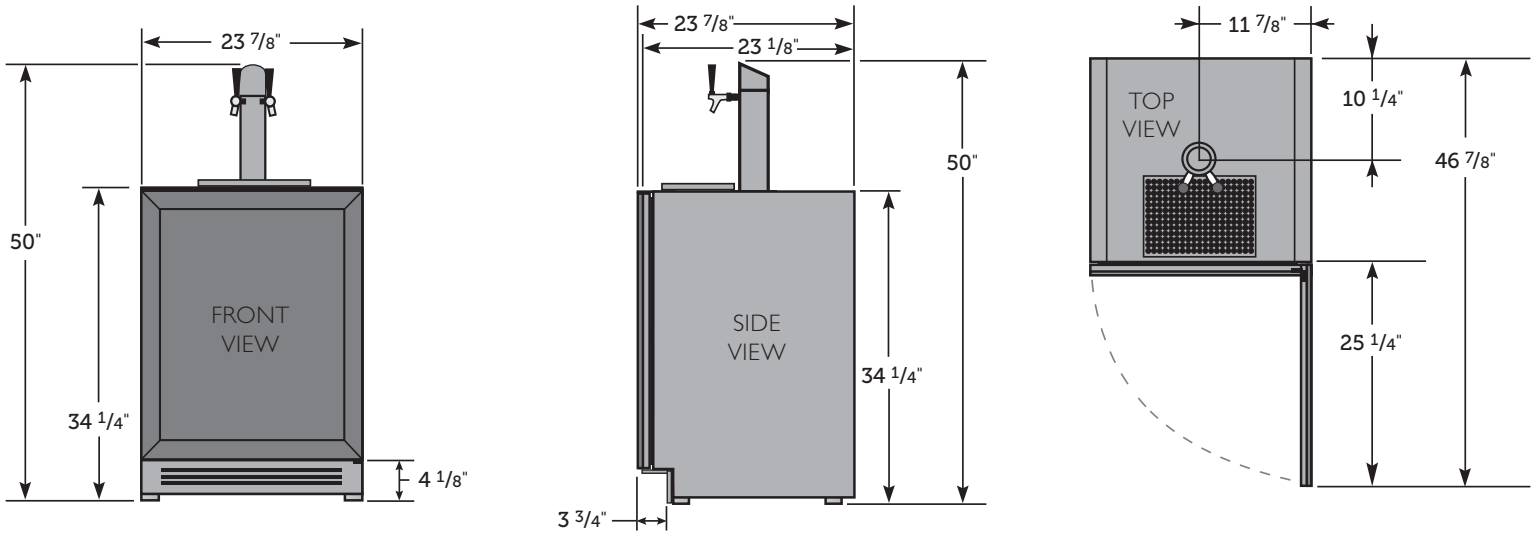

DUAL TAP OVERLAY FINISH: Shown with 3/4" Panel

Dimensions may vary by $\pm 1/8"$

OPENING DIMENSIONS

Width	Depth†	Height
24"	24"	34 1/2"

SPECIFICATIONS

Width	23 7/8"
Depth†	23 7/8"
Height	34 1/4"
Shelves	1 Wire Floor
Opening Width	24"
Opening Depth	24"
Opening Height	34 1/2"
Crated Weight	185

†Depth does not include 1 7/8" for door handle.
*Height does not include 15 3/4" for taper.