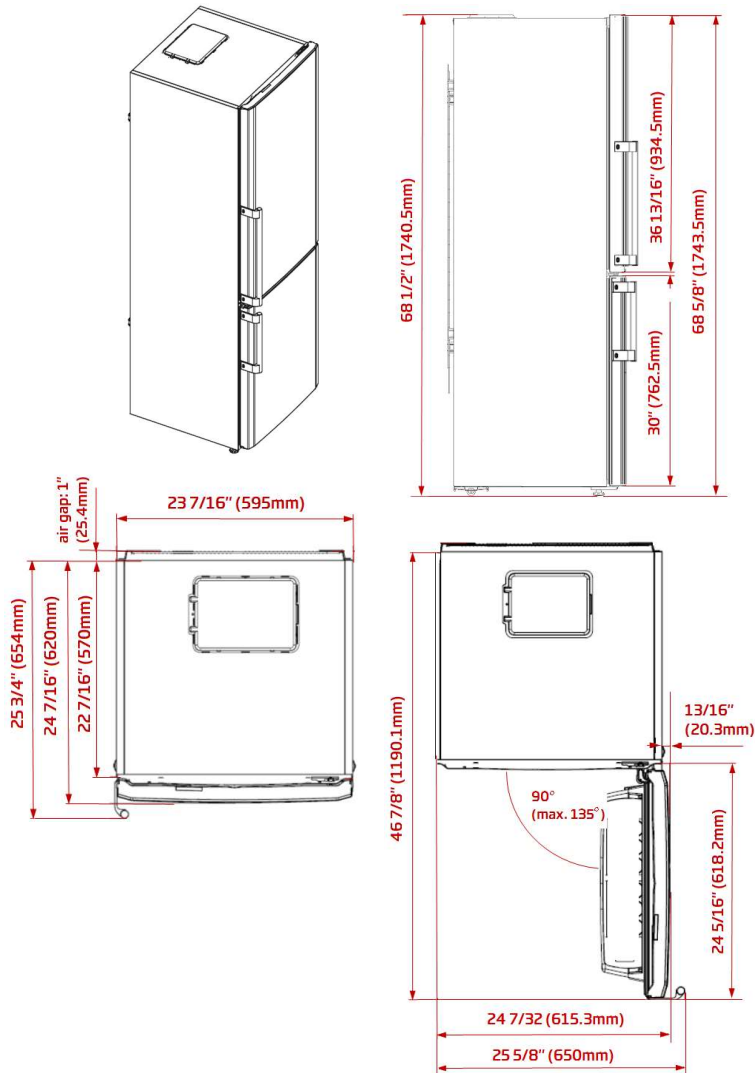

BRFB1044SS / BRFB1044WH

Fridge Features

Duo Cycle Cooling
 Flexi-rack
 Finger print free stainless steel
 Interior LED lighting
 Field reversibility of doors

Freezer Features

3 freezer drawers

Dimensions

H x W x D: 68 5/8" x 23 7/16" x 24 7/16"
 Depth is with door / without handles

CONTROLS	BRFB1044 Series
Cooling system	Duo Cycle Frost Free Cooling
Control system	Mechanic Control
CAPACITIES	
Total net volume, cu.ft	10.34
Fresh food net volume, cu.ft	6.85
Freezer net volume, cu.ft	3.49
FRIDGE FEATURES	
Blue light technology	No
Flexizone	No
IonFresh	No
Carbon filter	No
Interior filtered water dispenser	No
Filtered ice & water dispenser through door	No
Electronic control display type	No
Auto defrost	Yes
Inner illumination	LED - Ceiling
Shelves	3 Safety Glass
Crispers	1
Door racks	3
Wine rack	Yes
Bottle gripper	No
Compressor	Variable Speed VCC
Fan ventilation	Yes
FREEZER FEATURES	
Auto defrost	Yes
Number of freezer drawers	3
Automatic ice maker	No
Ice cube tray	Yes
TECHNICAL INFORMATION	
Supply voltage, V/Hz	120/60
Rated Current, A	4
Noise level, dBA	43
DIMENSIONS	
HxWxD, in	68 5/8" x 23 7/16" x 24 7/16"
Product weight, lbs	143
HxWxD, cm	174.3 x 59.5 x 62
Product weight, kg	65
PERFORMANCE	
Energy Star qualified	Yes
Climatic class	SN-T
Annual energy consumption, kwh/year	302
Cooling gas	R600a
COLOR OPTIONS	
Stainless Steel	BRFB1044SS
White WH	BRFB1044WH

24 INCH COUNTER DEPTH BOTTOM-FREEZER REFRIGERATOR

BRFB1044SS / BRFB1044WH

Dimensions and Installation

Electrical

*Drawers can be pulled out with door open 90°

Dimensions	Height to top of door, in.	68 5/8"
	Height to top of hinge, in.	68 5/8"
	Height to top of case, in.	68 1/2"
	Case depth without door, in.	22 7/16"
	Case depth less door handle, in.	24 7/16"
	Case depth with door with handle, in.	25 3/4"
	Depth with fresh door open 90°, in.	46 7/8"
	Width, in.	23 7/16"
	Width with door open 90° including door handle, in.	25 5/8"
Air Gap Clearances	Each Side, in.	1/8"
	Top, in.	1"
	Back, in.	1"