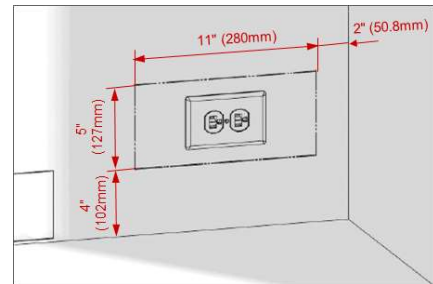

BRFB1044SS / BRFB1044WH

Fridge Features

Duo Cycle Cooling
 Flexi-rack
 Finger print free stainless steel
 Interior LED lighting
 Field reversibility of doors

Freezer Features

3 freezer drawers

Dimensions

H x W x D: 68 5/8" x 23 7/16" x 24 7/16"
 Depth is with door / without handles

CONTROLS	BRFB1044 Series
Cooling system	Duo Cycle Frost Free Cooling
Control system	Mechanic Control
CAPACITIES	
Total net volume, cu.ft	10.34
Fresh food net volume, cu.ft	6.85
Freezer net volume, cu.ft	3.49
FRIDGE FEATURES	
Blue light technology	No
Flexizone	No
IonFresh	No
Carbon filter	No
Interior filtered water dispenser	No
Filtered ice & water dispenser through door	No
Electronic control display type	No
Auto defrost	Yes
Inner illumination	LED - Ceiling
Shelves	3 Safety Glass
Crispers	1
Door racks	3
Wine rack	Yes
Bottle gripper	No
Compressor	Variable Speed VCC
Fan ventilation	Yes
FREEZER FEATURES	
Auto defrost	Yes
Number of freezer drawers	3
Automatic ice maker	No
Ice cube tray	Yes
TECHNICAL INFORMATION	
Supply voltage, V/Hz	120/60
Rated Current, A	4
Noise level, dBA	43
DIMENSIONS	
HxWxD, in	68 5/8" x 23 7/16" x 24 7/16"
Product weight, lbs	143
HxWxD, cm	174.3 x 59.5 x 62
Product weight, kg	65
PERFORMANCE	
Energy Star qualified	Yes
Climatic class	SN-T
Annual energy consumption, kwh/year	302
Cooling gas	R600a
COLOR OPTIONS	
Stainless Steel	BRFB1044SS
White WH	BRFB1044WH

24 INCH COUNTER DEPTH BOTTOM-FREEZER REFRIGERATOR

BRFB1044SS / BRFB1044WH

Dimensions and Installation

Electrical

*Drawers can be pulled out with door open 90°

Dimensions	Height to top of door, in.	68 5/8"
	Height to top of hinge, in.	68 5/8"
	Height to top of case, in.	68 1/2"
	Case depth without door, in.	22 7/16"
	Case depth less door handle, in.	24 7/16"
	Case depth with door with handle, in.	25 3/4"
	Depth with fresh door open 90°, in.	46 7/8"
	Width, in.	23 7/16"
	Width with door open 90° including door handle, in.	25 5/8"
Air Gap Clearances	Each Side, in.	1/8"
	Top, in.	1"
	Back, in.	1"