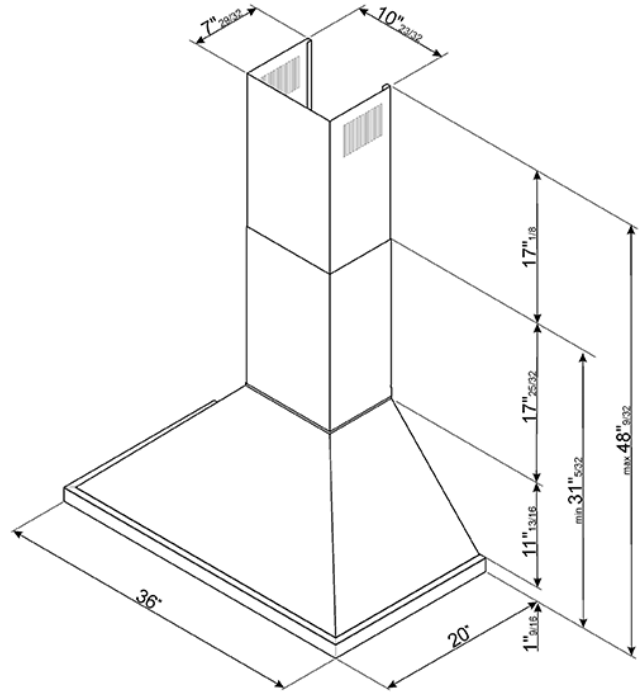

36" Portofino, Chimney Hood,
Yellow
EAN13: 8017709246273

• Control adjustment knobs • 3 speeds and additional intensive speed • 2 LED lights • Motor power 205W • 3 stainless steel grease filters • 600 CFM max setting • **Electrical Connection** • Electrical connection rating: 495 W • Voltage: 120 V • Frequency (Hz): 60 Hz