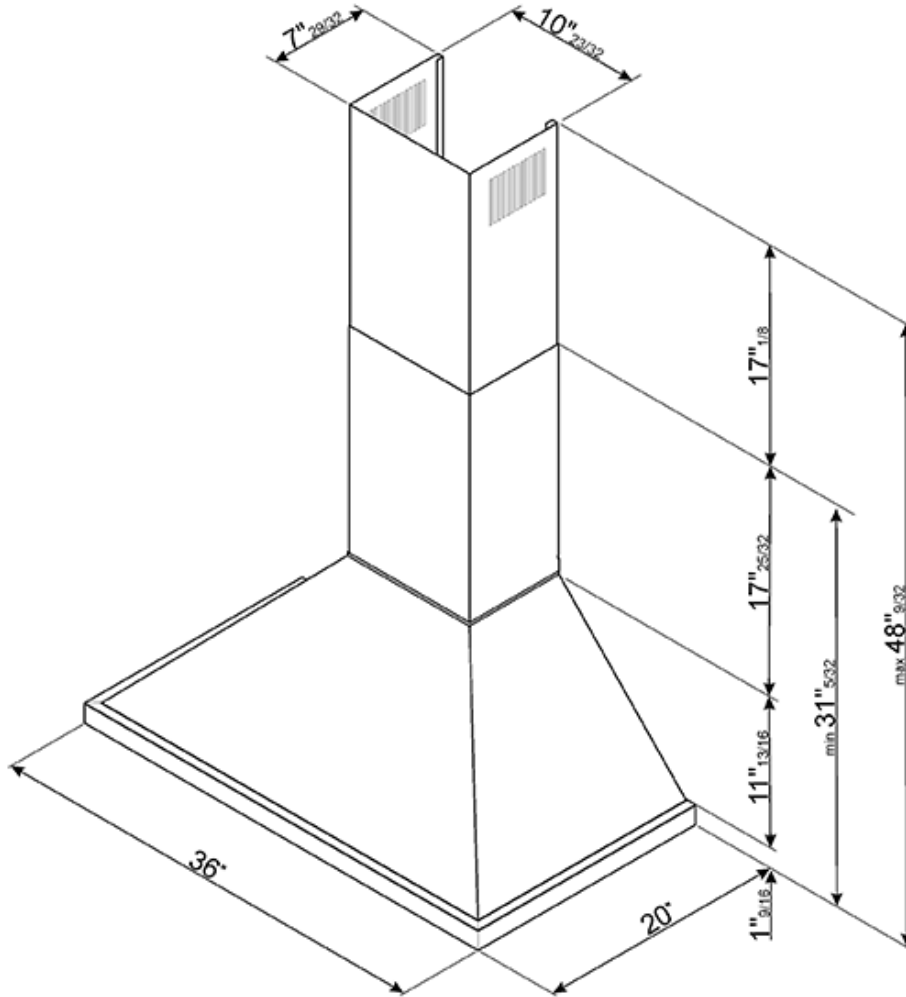

KPF36UYW

Portofino

wall mounted ventilation hood
36"
yellow

SMEG U.S.A. INC.
A&D BUILDING
150 EAST 58th STREET, 7th FLOOR
NEW YORK, NY, 10155
Tel. +1 212 265 5378
Fax +1 212 265 5945