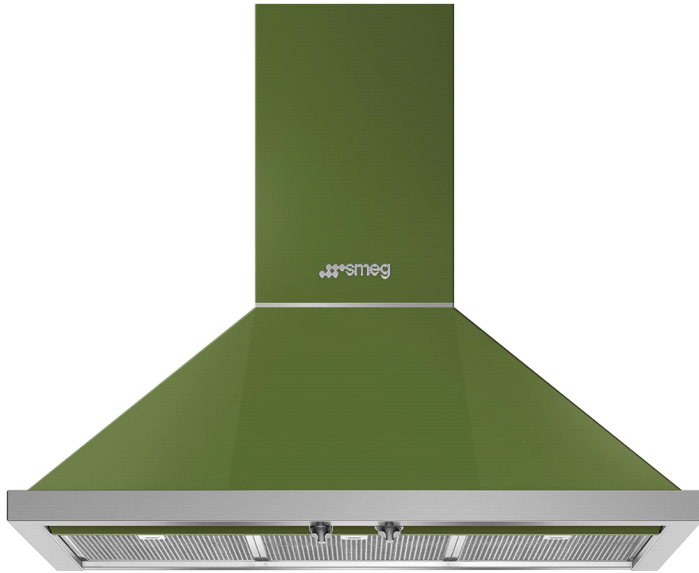

36" Portofino, Chimney Hood,
Olive Green
EAN13: 8017709246280

• Control adjustment knobs • 3 speeds and additional intensive speed • 2 LED lights • Motor power 205W • 3 stainless steel grease filters • 600 CFM max setting • **Electrical Connection** • Electrical connection rating: 495 W • Voltage: 120 V • Frequency (Hz): 60 Hz

Versions

• KPF36URD - Red • KPF36UYW - Yellow • KPF36UWH - White • KPF36UOR - Orange • KPF36UBL - Black • KPF36UX - Stainless steel