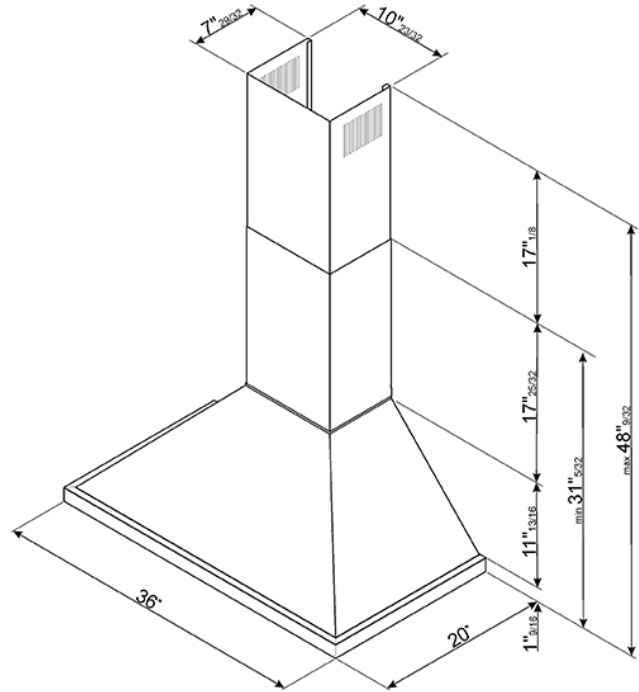

36" Portofino, Chimney Hood,
Olive Green
EAN13: 8017709246280

• Control adjustment knobs • 3 speeds and additional intensive speed • 2 LED lights • Motor power 205W • 3 stainless steel grease filters • 600 CFM max setting • **Electrical Connection** • Electrical connection rating: 495 W • Voltage: 120 V • Frequency (Hz): 60 Hz