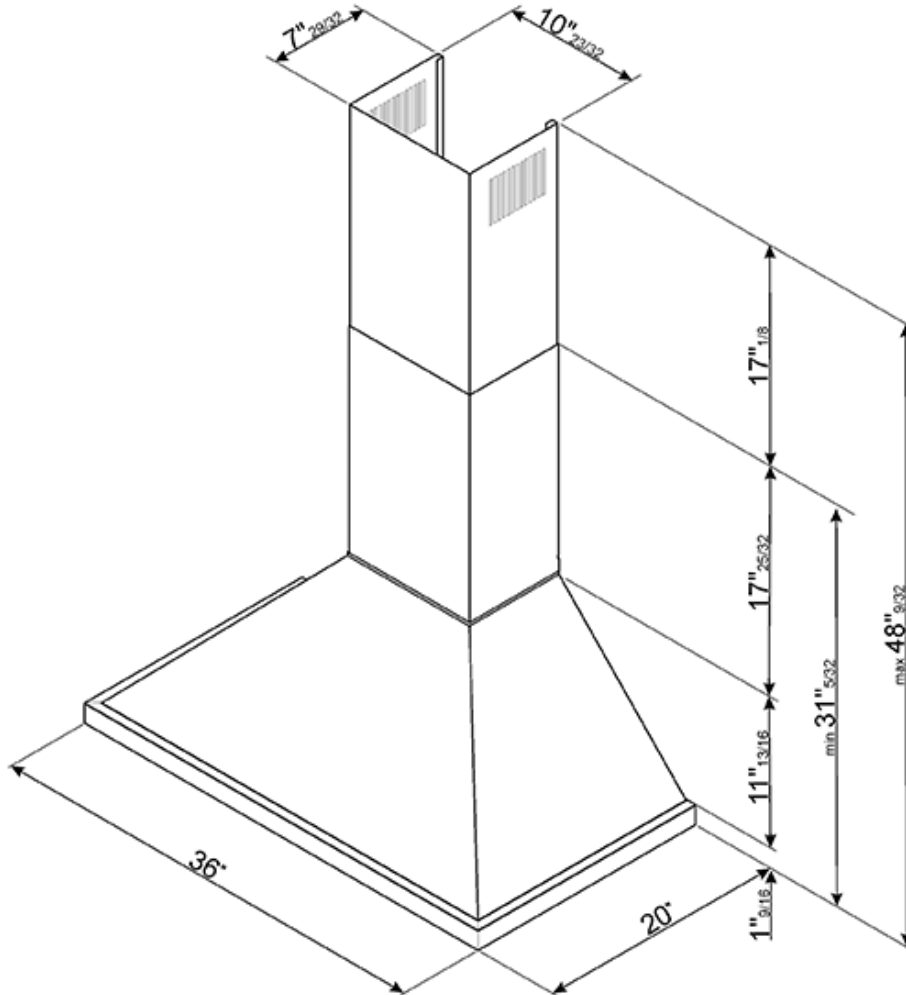

KPF36UOG

Portofino

wall mounted ventilation hood
36"
olive green

SMEG U.S.A. INC.
A&D BUILDING
150 EAST 58th STREET, 7th FLOOR
NEW YORK, NY, 10155
Tel. +1 212 265 5378
Fax +1 212 265 5945