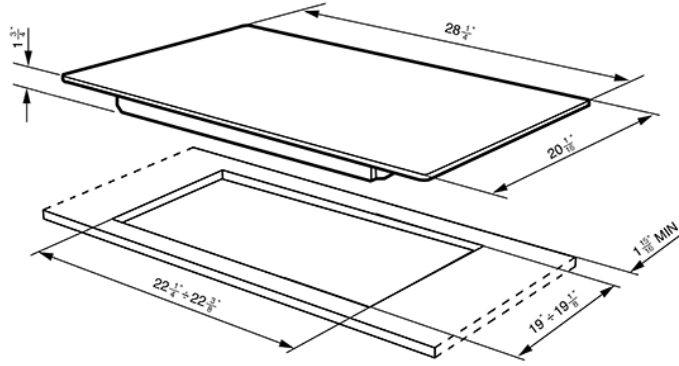

PU75ES

72CM (approx 28") "Piano Design" Gas Cooktop,
Polished Stainless Steel*
EAN13: 8017709184483

• 5 burners • Rear Left: 8,000 BTU • Front Left: 3,500 BTU • Center: Double inset super burner 12,300 BTU • Rear Right: 5,500 BTU • Front Right: 3,500 BTU • Stainless steel base • Stainless steel control knobs • Stainless steel grates • Stainless steel burner caps • **"EverShine" invisible finish on burners and grates protects against heat tarnish** • Automatic electronic ignition • Safety valves • Adaptable for LP gas • Gas Inlet/Power supply location: Back right • Voltage rating: 120V / 60Hz / 0.1Amps • *Note that cooktops with polished stainless steel will tarnish. **Evershine** invisible finish on burners and grates of PU75ES and PU64ES reduces heat tarnish.

Options

- GP75ES - Set of St/steel Grates and Burner Caps