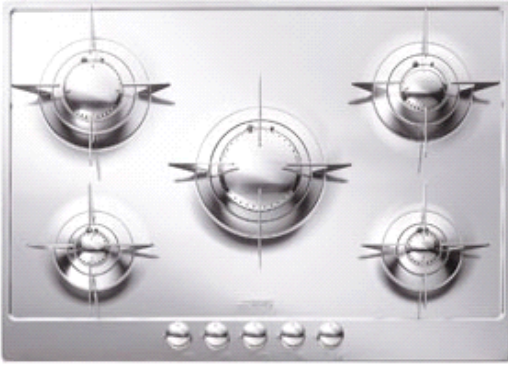

PU75ES

72CM (approx 28") "Piano Design" Gas Cooktop,
Polished Stainless Steel*
EAN13: 8017709184483

• 5 burners • Rear Left: 8,000 BTU • Front Left: 3,500 BTU • Center: Double inset super burner 12,300 BTU • Rear Right: 5,500 BTU • Front Right: 3,500 BTU • Stainless steel base • Stainless steel control knobs • Stainless steel grates • Stainless steel burner caps • **"EverShine" invisible finish on burners and grates protects against heat tarnish** • Automatic electronic ignition • Safety valves • Adaptable for LP gas • Gas Inlet/Power supply location: Back right • Voltage rating: 120V / 60Hz / 0.1Amps • *Note that cooktops with polished stainless steel will tarnish. **Evershine** invisible finish on burners and grates of PU75ES and PU64ES reduces heat tarnish.

Options

- GP75ES - Set of St/steel Grates and Burner Caps