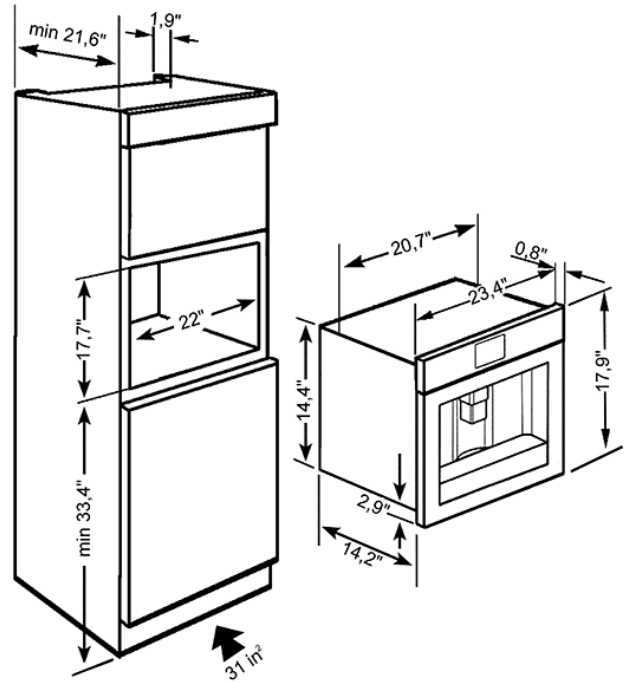

60 Cm (Approx. 24"), Fully-Automatic
Coffee Machine With Milk Frother
Stainless Steel
EAN13: 8017709206284

- **Classic line** • Fingerprint-proof stainless steel • Multilanguage LCD display • Coffee function: regular or double coffee (1 or 2 cups at the same time) • Automatic cappuccino maker with separate tank for milk • Hot water function for tea or other hot drinks • Ground coffee option • Coffee intensity adjustable (5 levels): Extra-light, light, medium, strong, extra-strong • Coffee length adjustable (3 levels): Espresso (short), espresso, medium, long • Adjustable coffee temperature (3 levels) • Adjustable coffee grinder • Programmable automatic switch-on • Automatic rinsing • Automatic descaling • Automatic energy saving stand-by • Programmable multi-language display • Coffee beans container • Separate container for ground coffee • Removable water tank • Removable container for coffee grounds • **Frothing nozzle for cappuccino** • Adjustable coffee dispenser (for tall or short cup) • Drip tray • 2 lights • Telescopic guides
- Capacity of water tank: 1.80lt • Capacity of coffee bean container: 220g • Pump pressure: 15bar • Connected rating (nominal power): 1,350W • Tension/frequency: 120V/60Hz • Pump pressure: tension/frequency: 120V/60Hz