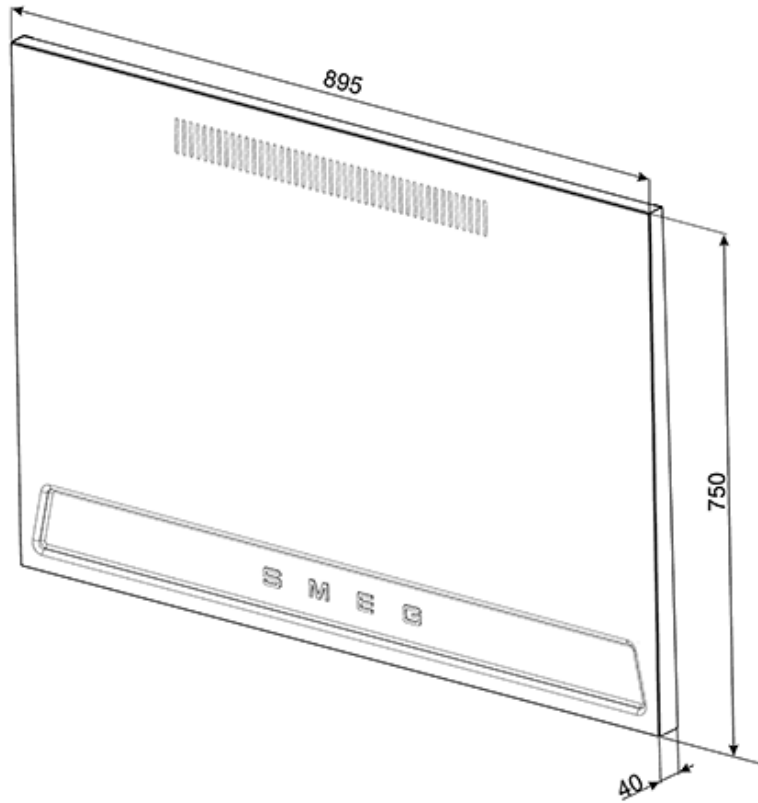

KIT1TR9X

Victoria

for ranges
backsplash

SMEG U.S.A. INC.
A&D BUILDING
150 EAST 58th STREET, 7th FLOOR
NEW YORK, NY, 10155
Tel. +1 212 265 5378
Fax +1 212 265 5945