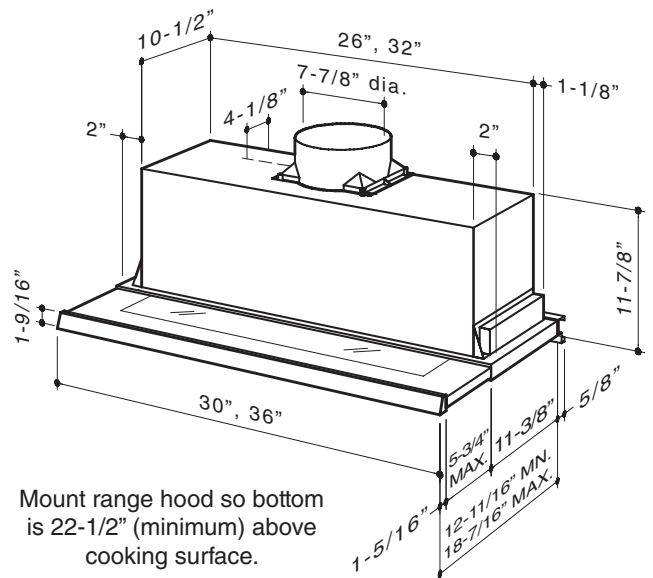

SPECIFICATIONS

VOLTS	AMPS	CFM	SONES	DUCT
120	3.13	500	10.0	8" round

HVI-2100 CERTIFIED RATINGS comply with new testing technologies and procedures prescribed by the Home Ventilating Institute, for off-the-shelf products, as they are available to consumers. Product performance is rated at 0.1 in. static pressure, based on tests conducted in a state-of-the-art test laboratory. Sones are a measure of humanly-perceived loudness, based on laboratory measurements.