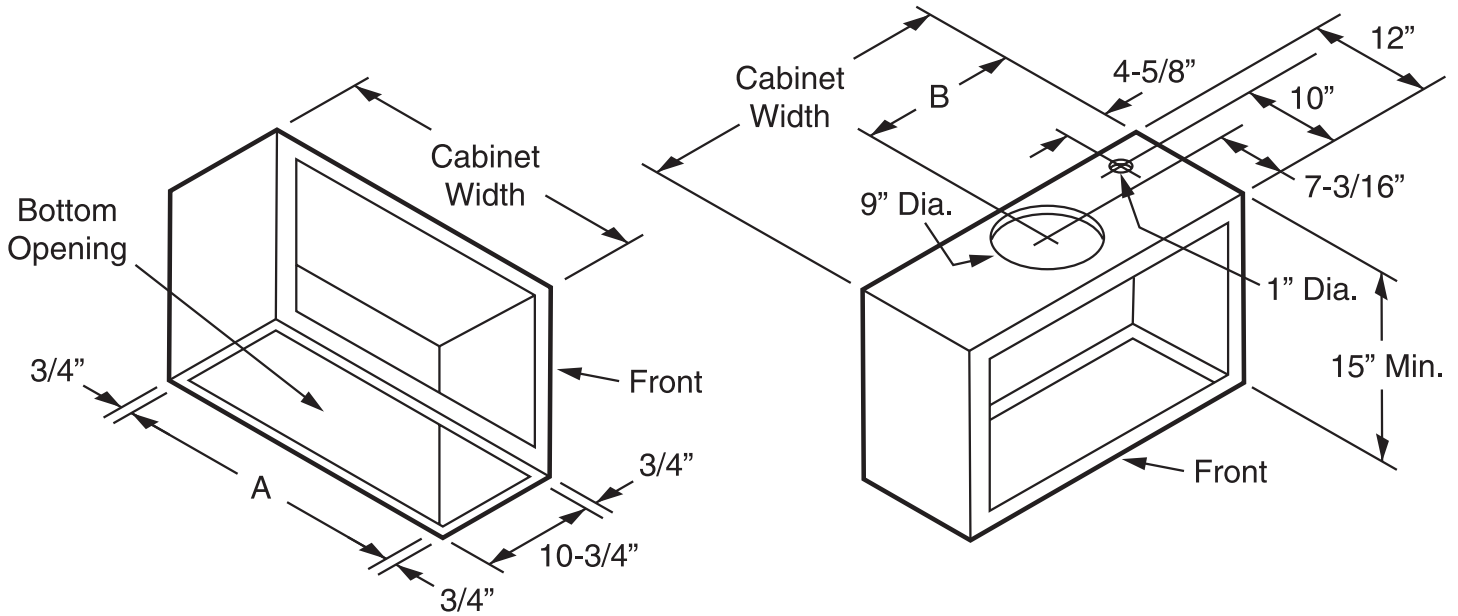

Mount range hood so bottom is 22-1/2" (minimum) above cooking surface.

BEST Hartford, Wisconsin www.BestRangeHoods.com 800-558-1711
 BEST Drummondville, QC, Canada www.BestRangeHoods.com 866-737-7770

REFERENCE	QTY.	REMARKS	Project
			Location
			Architect
			Engineer
			Contractor
			Submitted by Date

U102I SERIES WIRING

U102I SERIES MOUNTING

Cabinet Width	"A"	"B"
30"	28-1/2"	15"
36"	34-1/2"	18"