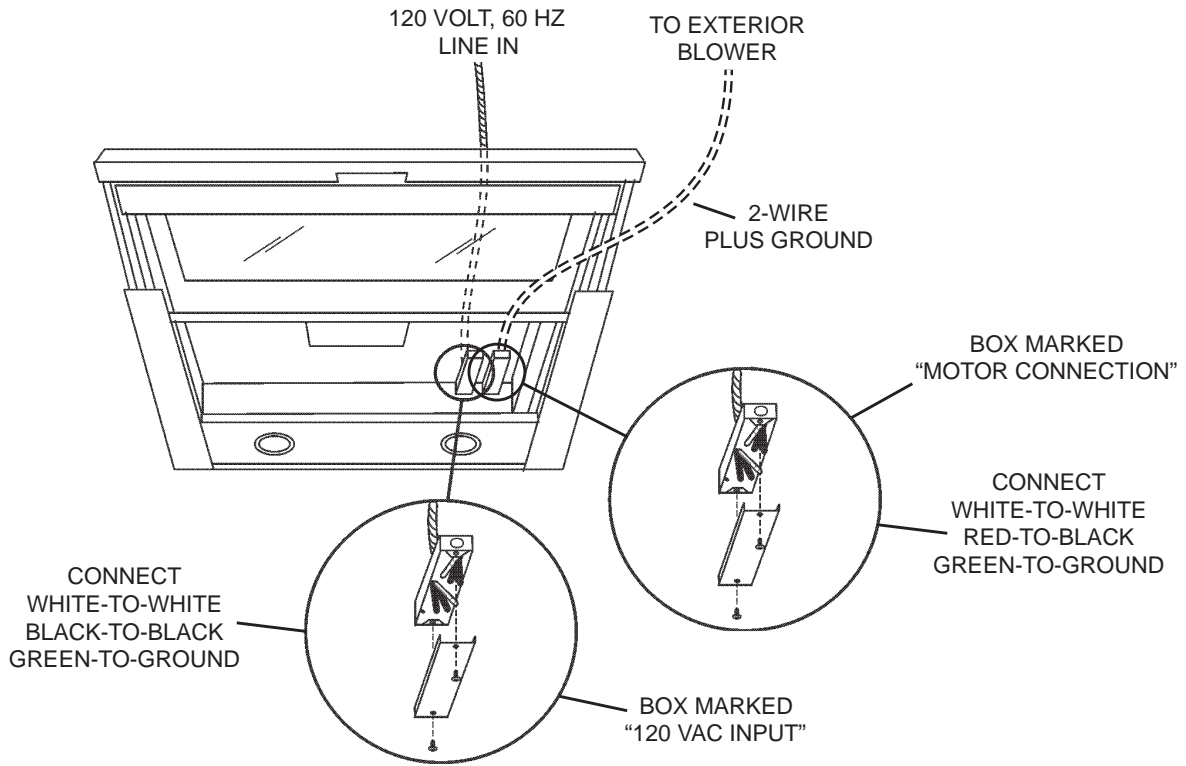

SPECIFICATIONS

WITH OPTIONAL BLOWER MODELS		BLOWER CFM	VOLTS	AMPS	DUCT
EB6	wall or roof mount remote blowers	600 max.	120	0.43 (lights only) + 6.0 max. (blower only)	8-in. round at the hood. See blower specs for duct requirements.
EB9		900 max.			
EB12		1200 max.			
EB15		1500 max.			
ILB3	attic installed inline blowers	280 max.			
ILB6		600 max.			
ILB9		800 max.			
ILB11		1100 max.			

Mount range hood so bottom is 22-1/2" (minimum) above cooking surface.

REFERENCE	QTY.	REMARKS	Project
			Location
			Architect
			Engineer
			Contractor
			Submitted by Date

U102E SERIES WIRING

U102E SERIES MOUNTING