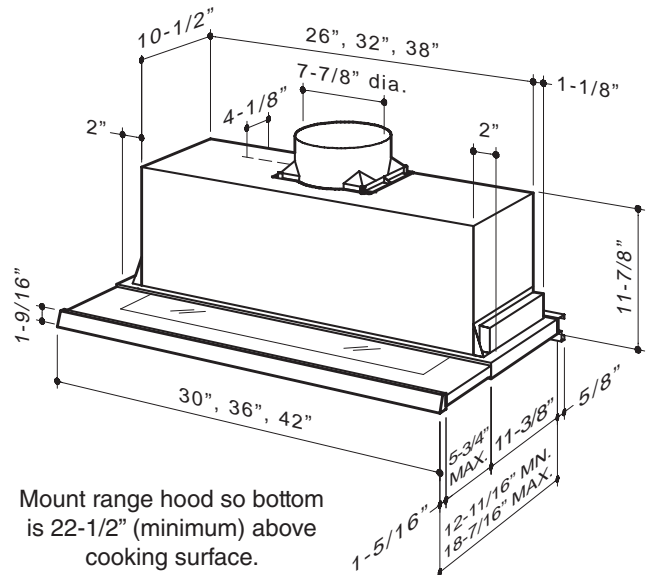

Mount range hood so bottom is 22-1/2" (minimum) above cooking surface.

REFERENCE	QTY.	REMARKS	Project
			Location
			Architect
			Engineer
			Contractor
			Submitted by Date

U102E SERIES WIRING

U102E SERIES MOUNTING