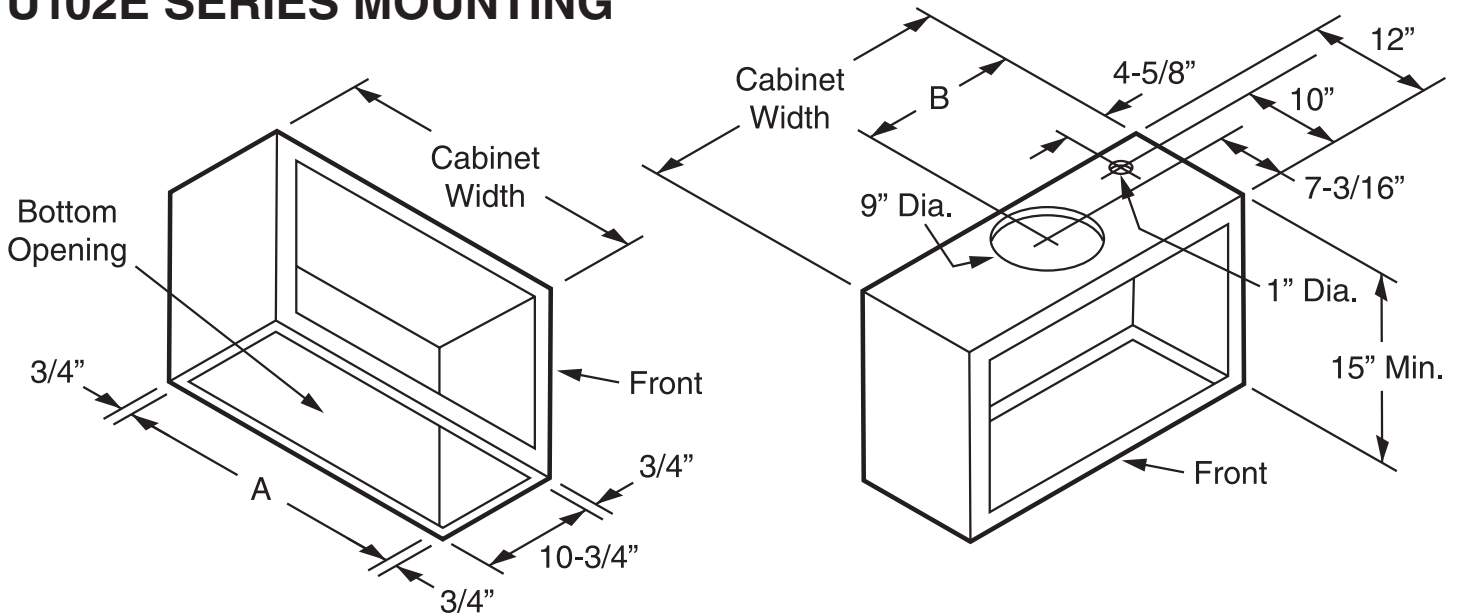

Mount range hood so bottom is 22-1/2" (minimum) above cooking surface.

REFERENCE	QTY.	REMARKS	Project
			Location
			Architect
			Engineer
			Contractor
			Submitted by Date

U102E SERIES WIRING

U102E SERIES MOUNTING