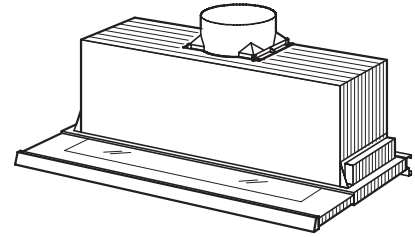

U102E SERIES RANGE HOODS

For use with external blowers.

Slim-line design provides strong, effective ventilation and cooktop lighting unobtrusively.

FEATURES

- Italian design
- Cabinet mount
- Finish: 304 Stainless Steel #4 Brushed, White & Black
- Width: 30", 36" and 42"
- 8" round duct connector/backdraft damper
- Halogen lighting (2 x 20 watt, Type JC 12V 20W G4 Base - bulbs included) with multilevels from bright cooktop illumination to a low nighttime setting
- Advanced, electronic push-button controls
- Exterior mounted blower available in either 600, 900, 1200, or 1500 cfm
- Four-speed motor controls
- Delay timer control automatically shuts off range hood after ten minutes
- Special control indicates when it's time to clean the filter
- Dishwasher-safe filter features a quick-release latch and decorative cover plate
- Heat Sentry™ - automatically turns blower to high speed when excess cooking heat is detected
- Pull out visor with clear glass panel
- For indoor use only