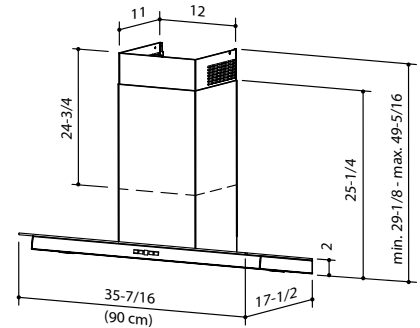

Installation height above the cooking surface: 24"-30"

Telescopic flue for 8'-9' ceiling is standard. Optional flue extensions for 10'-11' ceiling

Reversible telescopic flue allows non-ducted recirculation. (see page 68)

For more details see the product specifications sheet found at www.BESTRangeHoods.com