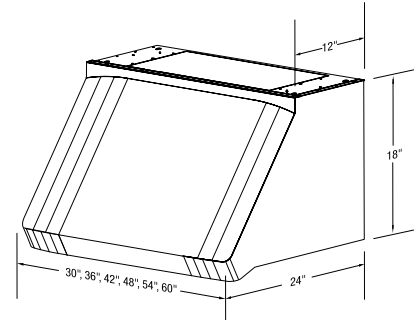

Installation height above the cooking surface: 24"–36"

For more details see the product specifications sheet found at www.BESTRangeHoods.com

AEWP Decorative Soffit Flue

A soffit flue is available in brushed stainless steel, and attaches to the top of the range hood shell. It is available in all hood widths and in 6" or 12" heights.