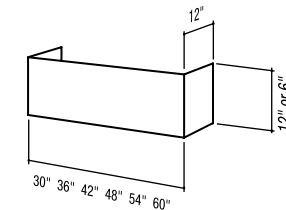

Installation height above the cooking surface: 24"–36"

For more details see the product specifications sheet found at www.BESTRangeHoods.com

AEWP Decorative Soffit Flue

A soffit flue is available in brushed stainless steel, and attaches to the top of the range hood shell. It is available in all hood widths and in 6" or 12" heights.