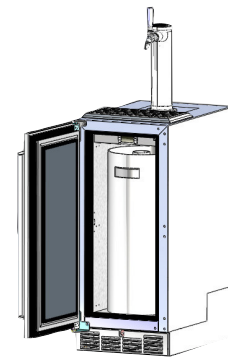

**(1) 1/6
barrel**