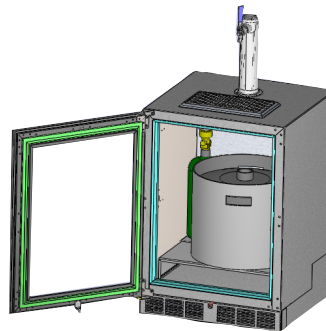

24"

24" Signature Series