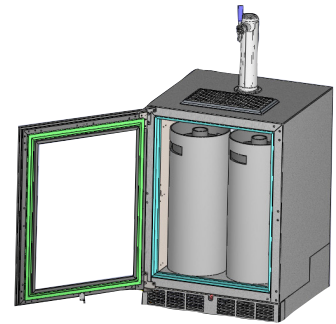

**(1) 1/4
barrel**