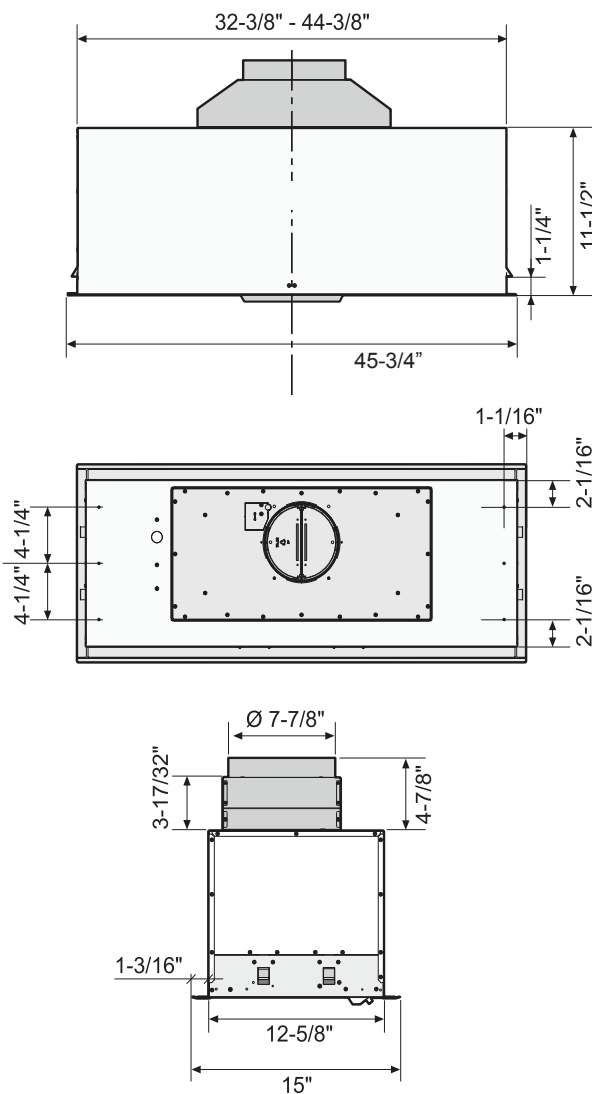

XOI Spec Sheet

Insert

2 YEAR
PARTS & LABOR
WARRANTY

Model: XOI4515KS

Sizes: 45-3/4"   **Depth:** 15"

Features and Benefits:

- 1000 CFM high velocity blower optimally removes Smoke, Grease and Odors.
- 3 speed push button controls.
- Two 50W Halogen Lights - Provide brilliant illumination over the cooking surface.
- Dim: 45 3/4" W x 15" D x 11 1/2" T
  Cut Out: 44 1/2" W x 12 5/8"
- Baffle Filters - Trap airborne smoke and grease particles. They can be easily be removed for dishwasher-safe cleaning.
- Mounting Height from cooking surface 27"-32".
- Sound level 2.0 - 8.0 Sones

Duct Options and Electrical Requirements:

- 8 inch duct required.
- AC 120v-60Hz (6.2amp).

WIDTH	DEPTH	FLOW RATE
46"	15"	1000

XO

www.xoappliance.com

XO is Exclusively Distributed by:
Eastern Marketing Corp 24 Eisenhower Parkway Roseland,
New Jersey 07068 800-966-8300
www.easternmarketingcorp.com

All XO hoods are UL approved.

DESIGNED & CRAFTED IN

ITALY