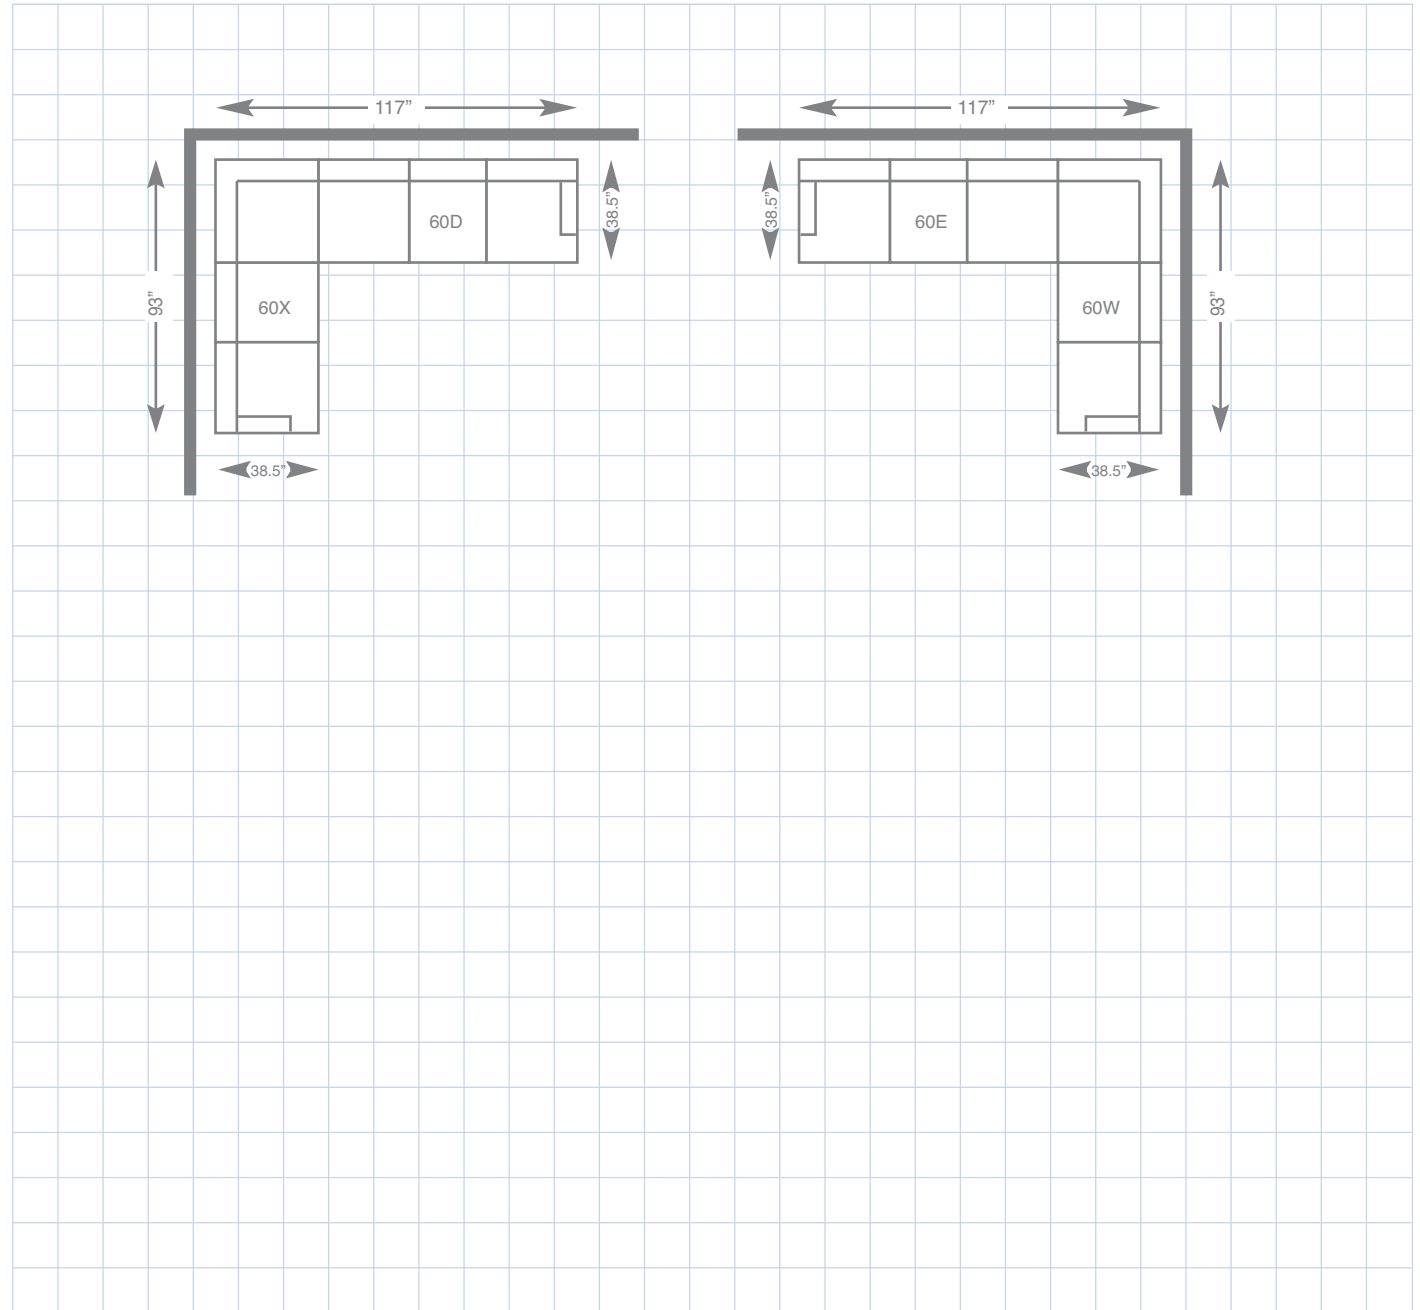

60G-491
RIGHT ARM SITTING
QUEEN SLEEP SOFA

610-491 SOFA
510-491 QUEEN SLEEP SOFA
39" H x 86" W x 38" D

630-491
LOVESEAT
39" H x 63.5" W x 38" D

230-491
STATIONARY CHAIR
39" H x 41" W x 38" D

240-491
OTTOMAN
19" H x 31.5" W x 23" D

Choose an arrangement shown below or create the one that suits your home.

60W-491
LEFT ARM SITTING SOFA WITH ATTACHED CORNER
39" H x 93" W x 38.5" D

60X-491
RIGHT ARM SITTING SOFA WITH ATTACHED CORNER
39" H x 93" W x 38.5" D

60D-491
LEFT ARM SITTING SOFA
39" H x 78.5" W x 38.5" D

60E-491
RIGHT ARM SITTING SOFA
39" H x 78.5" W x 38.5" D

60F-491
LEFT ARM SITTING QUEEN SLEEP SOFA
39" H x 78.5" W x 38.5" D

60G-491
RIGHT ARM SITTING QUEEN SLEEP SOFA
39" H x 78.5" W x 38.5" D

Connect with us
Plan the room you've always dreamed of with our 3D room planner at lzb3D.com

La-Z-Boy products are hand-crafted and variations from standard dimensions and appearance can occur.