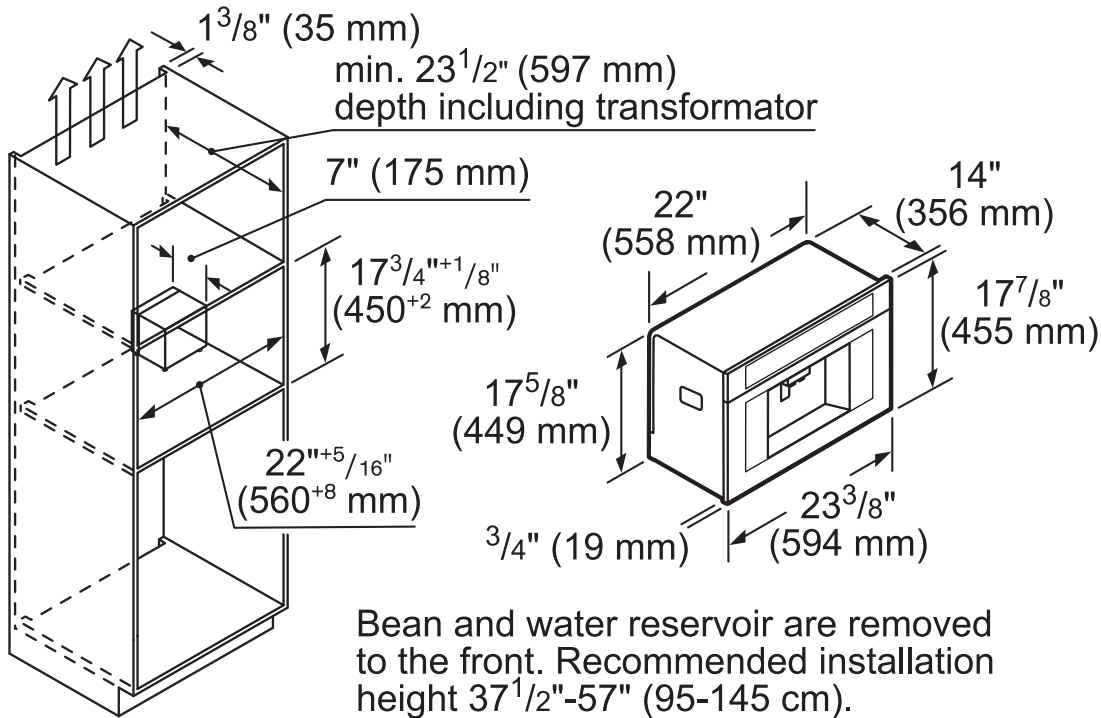

TCM24RS
24-INCH BUILT-IN COFFEE MACHINE
MASTERPIECE® & PROFESSIONAL SERIES

COFFEE MACHINE & CUTOUT DIMENSIONS

These warranties give you specific legal rights and you may have other rights that vary from state to state. Full warranty and limited warranty from date of installation. For complete warranty details, refer to your Use & Care manual, or ask your dealer.

Specifications are for planning purposes only. Refer to installation instructions and consult your countertop supplier prior to making counter opening. Consult with a heating and ventilation engineer for your specific ventilation requirements. For the most detailed information, refer to installation instructions accompanying product or write to Thermador indicating the model number. Specifications are correct at time of printing. Thermador reserves the right to change product specifications or design without notice. Some models are certified for use in Canada. Thermador is not responsible for products that are transported from the U.S. for use in Canada.