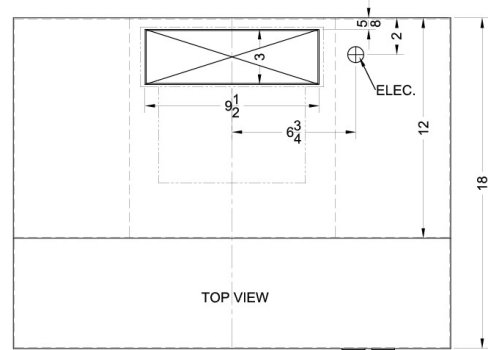

H1636SS

5" x 36" x 18" (H x W x D)

36 inch wide convertible range hood for ducted or ductless use in stainless steel finish

Highlights:

36" wide hood to match 36" ranges

Convertible from top or rear venting into non-vented recirculating mode

H1636SS Specifications:

Overview	
Height of Cabinet	5.0" (13 cm)
Width	36.0" (91 cm)
Depth	18.0" (46 cm)
Cabinet	Stainless Steel
Weight	15.0 lbs. (7 kg)
Shipping Weight	19.0 lbs. (9 kg)
Parts & Labor Warranty	1 Year

MODEL NO.	WIDTH
1600EZVx20	19 7/8"
1600EZVx24	23 7/8"
1600EZVx30	29 7/8"
1600EZVx36	35 7/8"