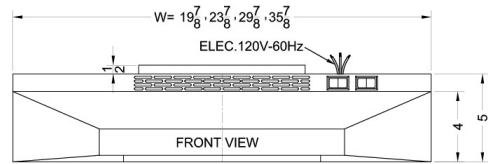

H1636SS

5" x 36" x 18" (H x W x D)

36 inch wide convertible range hood for ducted or ductless use in stainless steel finish

Highlights:

36" wide hood to match 36" ranges

Convertible from top or rear venting into non-vented recirculating mode

Stainless steel finish for lasting durability

Product Features:

36 inch width	Designed to match 36 inch ranges; also available in 20, 24, and 30 inch widths
Convertible range hood	Use top or rear venting or convert into non-vented recirculating mode
Stainless steel finish	White, black, and bisque hoods also available in same size
Two-speed fan	Variable speed for more ventilation options
Light	Switchable light offers more convenience in your kitchen
Aluminum-charcoal filter	Provides thorough filtering to reduce odors
Made in the USA	Solidly constructed for years of use
More sizes available	Additional sizes can be specially ordered (minimums apply)

H1636SS Specifications:

Overview	
Height of Cabinet	5.0" (13 cm)
Width	36.0" (91 cm)
Depth	18.0" (46 cm)
Cabinet	Stainless Steel
Weight	15.0 lbs. (7 kg)
Shipping Weight	19.0 lbs. (9 kg)
Parts & Labor Warranty	1 Year

MODEL NO.	WIDTH
1600EZVx20	19 7/8"
1600EZVx24	23 7/8"
1600EZVx30	29 7/8"
1600EZVx36	35 7/8"