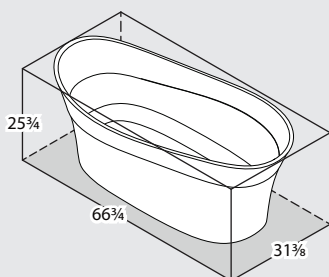

Tubo faucet

Pescadero

PES-N-RH-xx-OF / PES-N-LH-xx-OF

Top view

Front view

Side view

Section BB Shown with K50 waste kit

Section AA

*All measurements subject to +/-5% tolerance

728 lbs	66¾ gallons
522 lbs	42¼ gallons
170 lbs	0 gallons