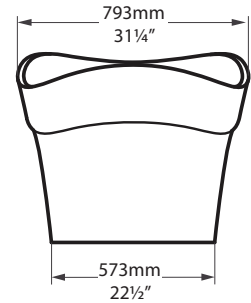

Tubo faucet

Pescadero

PES-N-RH-xx-OF / PES-N-LH-xx-OF

Top view

Front view

Side view

Section BB Shown with K50 waste kit

Section AA

*All measurements subject to +/-5% tolerance

728 lbs	66¾ gallons
522 lbs	42¼ gallons
170 lbs	0 gallons