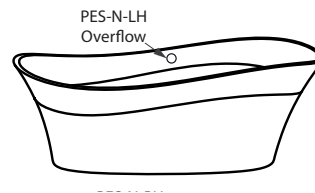

Tubo faucet

Pescadero

PES-N-RH-xx-OF / PES-N-LH-xx-OF

Top view

Front view

Side view

Section BB Shown with K50 waste kit

Section AA