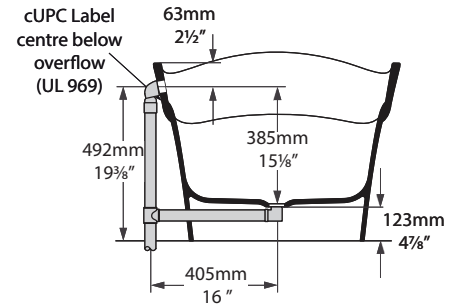

Tubo faucet

Pescadero

PES-N-RH-xx-OF / PES-N-LH-xx-OF

Top view

Front view

Side view

Section BB Shown with K50 waste kit

Section AA

*All measurements subject to +/-5% tolerance

728 lbs	66¾ gallons
522 lbs	42¼ gallons
170 lbs	0 gallons