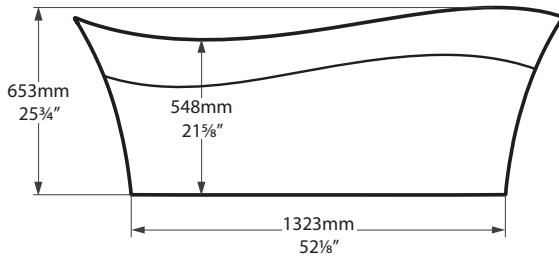

Tubo faucet

Pescadero

PES-N-RH-xx-OF / PES-N-LH-xx-OF

Top view

Front view

Side view

Section BB Shown with K50 waste kit

Section AA

*All measurements subject to +/-5% tolerance

728 lbs	66¾ gallons
522 lbs	42¼ gallons
170 lbs	0 gallons