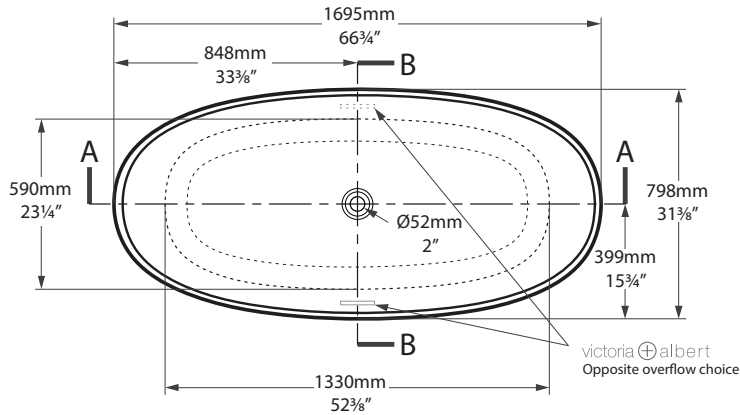

Tubo faucet

Pescadero

PES-N-RH-xx-OF / PES-N-LH-xx-OF

Top view

Front view

Side view

Section BB Shown with K50 waste kit

Section AA