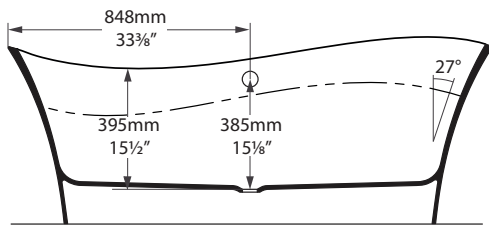

Tubo faucet

Pescadero

PES-N-RH-xx-OF / PES-N-LH-xx-OF

Top view

Front view

Side view

Section BB Shown with K50 waste kit

Section AA