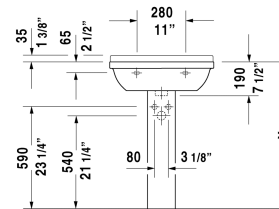

Washbasin # 030060..00 / 030060..30

< 23 5/8" Inch >

Washbasin	Dimension	Weight	Order number
with overflow, with tap platform, 23 5/8" Inch			
Colors			
00 White			
Variant			
p	23 5/8" x 17 3/4" Inch	41.8 lb	030060..00
p p p	23 5/8" x 17 3/4" Inch	41.8 lb	030060..30
Sanitary ceramics with the special WonderGliss surface finish will remain clean and attractive-looking for a long time to come. When ordering WonderGliss please add a "1" as eleventh digit to the model number.			
Pedestal for # 030065, 030060, 030055, 030410, 030480, 030470, 033213	28" x 8 1/4" Inch	30.8 lb	086516
Siphon cover for # 030065, 030060, 030055, 030410, 030480, 030470, 033213	6 3/4" x 11 1/4" Inch	17.8 lb	086515

All drawings contain the necessary measurements which are subject to standard tolerances. They are stated in inch & mm and are non-binding. Exact measurements, in particular for customized installation scenarios, can only be taken from the finished ceramic piece.