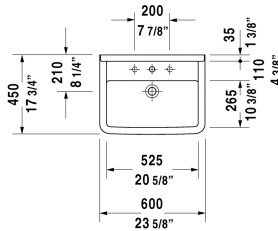

Washbasin # 030060..00 / 030060..30

< 23 5/8" Inch >

Washbasin	Dimension	Weight	Order number
with overflow, with tap platform, 23 5/8" Inch			
Colors			
00 White			
Variant			
p	23 5/8" x 17 3/4" Inch	41.8 lb	030060..00
p p p	23 5/8" x 17 3/4" Inch	41.8 lb	030060..30
Sanitary ceramics with the special WonderGliss surface finish will remain clean and attractive-looking for a long time to come. When ordering WonderGliss please add a "1" as eleventh digit to the model number.			
Pedestal for # 030065, 030060, 030055, 030410, 030480, 030470, 033213	28" x 8 1/4" Inch	30.8 lb	086516
Siphon cover for # 030065, 030060, 030055, 030410, 030480, 030470, 033213	6 3/4" x 11 1/4" Inch	17.8 lb	086515

All drawings contain the necessary measurements which are subject to standard tolerances. They are stated in inch & mm and are non-binding. Exact measurements, in particular for customized installation scenarios, can only be taken from the finished ceramic piece.