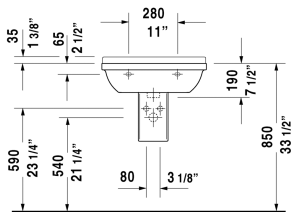

Washbasin # 030060..00 / 030060..30

< 23 5/8" Inch >

Washbasin	Dimension	Weight	Order number
with overflow, with tap platform, 23 5/8" Inch			
Colors			
00 White			
Variant			
p	23 5/8" x 17 3/4" Inch	41.8 lb	030060..00
p p p	23 5/8" x 17 3/4" Inch	41.8 lb	030060..30
Sanitary ceramics with the special WonderGliss surface finish will remain clean and attractive-looking for a long time to come. When ordering WonderGliss please add a "1" as eleventh digit to the model number.			
Pedestal for # 030065, 030060, 030055, 030410, 030480, 030470, 033213	28" x 8 1/4" Inch	30.8 lb	086516
Siphon cover for # 030065, 030060, 030055, 030410, 030480, 030470, 033213	6 3/4" x 11 1/4" Inch	17.8 lb	086515

All drawings contain the necessary measurements which are subject to standard tolerances. They are stated in inch & mm and are non-binding. Exact measurements, in particular for customized installation scenarios, can only be taken from the finished ceramic piece.