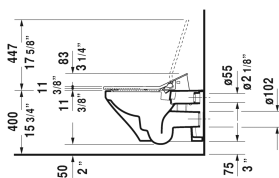

Toilet wall-mounted Duravit Rimless® # 2542590092

< 14 5/8" X 24 3/8" Inch >

| Toilet wall-mounted Duravit Rimless® | Dimension | Weight | Order number |
|--|------------------------|---------|--------------|
| rimless, cUPC listed, washdown model, only in combination with SensoWash, connecting elements for SensoWash C with concealed connections included, Durafix included | | | |
| Colors | | | |
| 00 White | | | |
| Variant | | | |
| ● 1.6/0.8 gpf | 14 5/8" X 24 3/8" Inch | 62.4 lb | 2542590092 |
| Sanitary ceramics with the special WonderGliss surface finish will remain clean and attractive-looking for a long time to come. When ordering WonderGliss please add a "1" as eleventh digit to the model number. | | | |
| Fixing for wall-mounted bidet and wall-mounted toilet | Ø 1/2" x 7 1/8" Inch | 0.4 lb | 006500 |
| Noise reduction gasket for wall-mounted toilet | | 0.7 lb | 005064 |
| Geberit in-wall tank and carrier width 19 3/4", depth 5 1/2" height (adjustable) 43" - 47" | 19 3/4" x 5 1/2" Inch | 38 lb | 111335 |
| Dual Flush Actuator Sigma 01 White | 9 5/8" x 6 1/2" Inch | | 115770 |

All drawings contain the necessary measurements which are subject to standard tolerances. They are stated in inch & mm and are non-binding. Exact measurements, in particular for customized installation scenarios, can only be taken from the finished ceramic piece.