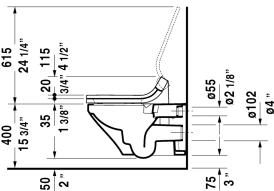

Toilet wall-mounted Duravit Rimless® # 2542590092

< 14 5/8" X 24 3/8" Inch >

| Toilet wall-mounted Duravit Rimless® | Dimension | Weight | Order number |
|--|------------------------|---------|--------------|
| rimless, cUPC listed, washdown model, only in combination with SensoWash, connecting elements for SensoWash C with concealed connections included, Durafix included | | | |
| Colors | | | |
| 00 White | | | |
| Variant | | | |
| ● 1.6/0.8 gpf | 14 5/8" X 24 3/8" Inch | 62.4 lb | 2542590092 |
| Sanitary ceramics with the special WonderGliss surface finish will remain clean and attractive-looking for a long time to come. When ordering WonderGliss please add a "1" as eleventh digit to the model number. | | | |
| Fixing for wall-mounted bidet and wall-mounted toilet | Ø 1/2" x 7 1/8" Inch | 0.4 lb | 006500 |
| Noise reduction gasket for wall-mounted toilet | | 0.7 lb | 005064 |
| Geberit in-wall tank and carrier width 19 3/4", depth 5 1/2" height (adjustable) 43" - 47" | 19 3/4" x 5 1/2" Inch | 38 lb | 111335 |
| Dual Flush Actuator Sigma 01 White | 9 5/8" x 6 1/2" Inch | | 115770 |

All drawings contain the necessary measurements which are subject to standard tolerances. They are stated in inch & mm and are non-binding. Exact measurements, in particular for customized installation scenarios, can only be taken from the finished ceramic piece.