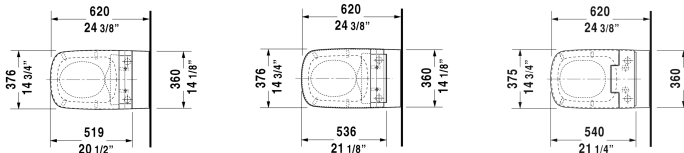

Toilet wall-mounted Duravit Rimless® # 2542590092

< 14 5/8" X 24 3/8" Inch >

| Toilet wall-mounted Duravit Rimless® | Dimension | Weight | Order number |
|--|------------------------|---------|--------------|
| rimless, cUPC listed, washdown model, only in combination with SensoWash, connecting elements for SensoWash C with concealed connections included, Durafix included | | | |
| Colors | | | |
| 00 White | | | |
| Variant | | | |
| ● 1.6/0.8 gpf | 14 5/8" X 24 3/8" Inch | 62.4 lb | 2542590092 |
| Sanitary ceramics with the special WonderGliss surface finish will remain clean and attractive-looking for a long time to come. When ordering WonderGliss please add a "1" as eleventh digit to the model number. | | | |
| Fixing for wall-mounted bidet and wall-mounted toilet | Ø 1/2" x 7 1/8" Inch | 0.4 lb | 006500 |
| Noise reduction gasket for wall-mounted toilet | | 0.7 lb | 005064 |
| Geberit in-wall tank and carrier width 19 3/4", depth 5 1/2" height (adjustable) 43" - 47" | 19 3/4" x 5 1/2" Inch | 38 lb | 111335 |
| Dual Flush Actuator Sigma 01 White | 9 5/8" x 6 1/2" Inch | | 115770 |

All drawings contain the necessary measurements which are subject to standard tolerances. They are stated in inch & mm and are non-binding. Exact measurements, in particular for customized installation scenarios, can only be taken from the finished ceramic piece.