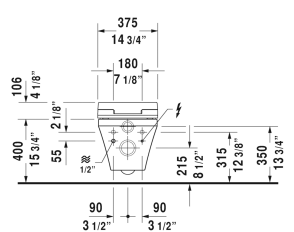

Toilet wall-mounted Duravit Rimless® # 2542590092

< 14 5/8" X 24 3/8" Inch >

| Toilet wall-mounted Duravit Rimless® | Dimension | Weight | Order number |
|--|------------------------|---------|--------------|
| rimless, cUPC listed, washdown model, only in combination with SensoWash, connecting elements for SensoWash C with concealed connections included, Durafix included | | | |
| Colors | | | |
| 00 White | | | |
| Variant | | | |
| ● 1.6/0.8 gpf | 14 5/8" X 24 3/8" Inch | 62.4 lb | 2542590092 |
| Sanitary ceramics with the special WonderGliss surface finish will remain clean and attractive-looking for a long time to come. When ordering WonderGliss please add a "1" as eleventh digit to the model number. | | | |
| Fixing for wall-mounted bidet and wall-mounted toilet | Ø 1/2" x 7 1/8" Inch | 0.4 lb | 006500 |
| Noise reduction gasket for wall-mounted toilet | | 0.7 lb | 005064 |
| Geberit in-wall tank and carrier width 19 3/4", depth 5 1/2" height (adjustable) 43" - 47" | 19 3/4" x 5 1/2" Inch | 38 lb | 111335 |
| Dual Flush Actuator Sigma 01 White | 9 5/8" x 6 1/2" Inch | | 115770 |

All drawings contain the necessary measurements which are subject to standard tolerances. They are stated in inch & mm and are non-binding. Exact measurements, in particular for customized installation scenarios, can only be taken from the finished ceramic piece.