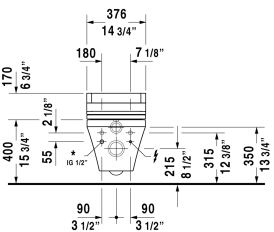

Toilet wall-mounted Duravit Rimless® # 2542590092

< 14 5/8" X 24 3/8" Inch >

| Toilet wall-mounted Duravit Rimless® | Dimension | Weight | Order number |
|--|------------------------|---------|--------------|
| rimless, cUPC listed, washdown model, only in combination with SensoWash, connecting elements for SensoWash C with concealed connections included, Durafix included | | | |
| Colors | | | |
| 00 White | | | |
| Variant | | | |
| ● 1.6/0.8 gpf | 14 5/8" X 24 3/8" Inch | 62.4 lb | 2542590092 |
| Sanitary ceramics with the special WonderGliss surface finish will remain clean and attractive-looking for a long time to come. When ordering WonderGliss please add a "1" as eleventh digit to the model number. | | | |
| Fixing for wall-mounted bidet and wall-mounted toilet | Ø 1/2" x 7 1/8" Inch | 0.4 lb | 006500 |
| Noise reduction gasket for wall-mounted toilet | | 0.7 lb | 005064 |
| Geberit in-wall tank and carrier width 19 3/4", depth 5 1/2" height (adjustable) 43" - 47" | 19 3/4" x 5 1/2" Inch | 38 lb | 111335 |
| Dual Flush Actuator Sigma 01 White | 9 5/8" x 6 1/2" Inch | | 115770 |

All drawings contain the necessary measurements which are subject to standard tolerances. They are stated in inch & mm and are non-binding. Exact measurements, in particular for customized installation scenarios, can only be taken from the finished ceramic piece.