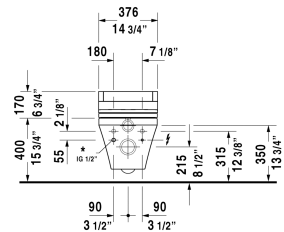

Toilet wall-mounted Duravit Rimless® # 2542590092

< 14 5/8" X 24 3/8" Inch >

| Toilet wall-mounted Duravit Rimless® | Dimension | Weight | Order number |
|--|------------------------|---------|--------------|
| rimless, cUPC listed, washdown model, only in combination with SensoWash, connecting elements for SensoWash C with concealed connections included, Durafix included | | | |
| Colors | | | |
| 00 White | | | |
| Variant | | | |
| ● 1.6/0.8 gpf | 14 5/8" X 24 3/8" Inch | 62.4 lb | 2542590092 |
| Sanitary ceramics with the special WonderGliss surface finish will remain clean and attractive-looking for a long time to come. When ordering WonderGliss please add a "1" as eleventh digit to the model number. | | | |
| Fixing for wall-mounted bidet and wall-mounted toilet | Ø 1/2" x 7 1/8" Inch | 0.4 lb | 006500 |
| Noise reduction gasket for wall-mounted toilet | | 0.7 lb | 005064 |
| Geberit in-wall tank and carrier width 19 3/4", depth 5 1/2" height (adjustable) 43" - 47" | 19 3/4" x 5 1/2" Inch | 38 lb | 111335 |
| Dual Flush Actuator Sigma 01 White | 9 5/8" x 6 1/2" Inch | | 115770 |

All drawings contain the necessary measurements which are subject to standard tolerances. They are stated in inch & mm and are non-binding. Exact measurements, in particular for customized installation scenarios, can only be taken from the finished ceramic piece.