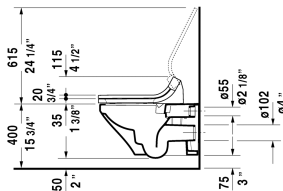

Toilet wall-mounted Duravit Rimless® # 2542590092

< 14 5/8" X 24 3/8" Inch >

| Toilet wall-mounted Duravit Rimless® | Dimension | Weight | Order number |
|--|------------------------|---------|--------------|
| rimless, cUPC listed, washdown model, only in combination with SensoWash, connecting elements for SensoWash C with concealed connections included, Durafix included | | | |
| Colors | | | |
| 00 White | | | |
| Variant | | | |
| ● 1.6/0.8 gpf | 14 5/8" X 24 3/8" Inch | 62.4 lb | 2542590092 |
| Sanitary ceramics with the special WonderGliss surface finish will remain clean and attractive-looking for a long time to come. When ordering WonderGliss please add a "1" as eleventh digit to the model number. | | | |
| Fixing for wall-mounted bidet and wall-mounted toilet | Ø 1/2" x 7 1/8" Inch | 0.4 lb | 006500 |
| Noise reduction gasket for wall-mounted toilet | | 0.7 lb | 005064 |
| Geberit in-wall tank and carrier width 19 3/4", depth 5 1/2" height (adjustable) 43" - 47" | 19 3/4" x 5 1/2" Inch | 38 lb | 111335 |
| Dual Flush Actuator Sigma 01 White | 9 5/8" x 6 1/2" Inch | | 115770 |

All drawings contain the necessary measurements which are subject to standard tolerances. They are stated in inch & mm and are non-binding. Exact measurements, in particular for customized installation scenarios, can only be taken from the finished ceramic piece.