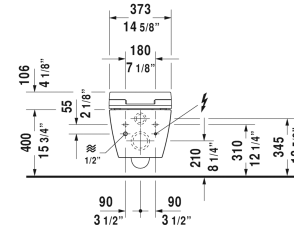

Toilet wall-mounted Duravit Rimless® # 2529590000 / 2529590092

| < 14 3/8" Inch > |

Toilet wall-mounted Duravit Rimless®	Dimension	Weight	Order number
rimless, washdown model, Durafix included, only in combination with SensoWash, connecting elements for SensoWash C with concealed connections included			
Colors			
00 White 20 HygieneGlaze (an antibacterial ceramic glaze that provides almost indefinite effectiveness)			
Variant			
● 1.2 gal	14 3/8" x 22 1/2" Inch	57.3 lb	2529590000
● 1.6/0.8 gpf	14 3/8" x 22 1/2" Inch	57.3 lb	2529590092
Sanitary ceramics with the special WonderGliss surface finish will remain clean and attractive-looking for a long time to come. When ordering WonderGliss please add a "1" as eleventh digit to the model number.			
Fixing for wall-mounted bidet and wall-mounted toilet	Ø 1/2" x 7 1/8" Inch	0.4 lb	006500
Noise reduction gasket for wall-mounted toilet		0.7 lb	005064
SensoWash Slim shower-toilet seat cIAPMO®ELECTRICAL, with concealed connections, remote control included, Locking function via remote control, rear-, front and oscillating wash, Individual adjustment of water temperature as well as spray wand position and water spray intensity, self-cleaning wand, with slow close, night light, Seat and lid easy removable one-handed, Automatic drainage in periods of prolonged disuse, on / off-button	14 3/4" x 21 1/4" Inch	12.1 lb	611000

All drawings contain the necessary measurements which are subject to standard tolerances. They are stated in inch & mm and are non-binding. Exact measurements, in particular for customized installation scenarios, can only be taken from the finished ceramic piece.