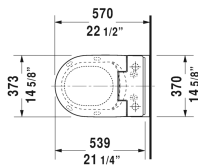

Toilet wall-mounted Duravit Rimless® # 2529590000 / 2529590092

| < 14 3/8" Inch > |

Toilet wall-mounted Duravit Rimless®	Dimension	Weight	Order number
rimless, washdown model, Durafix included, only in combination with SensoWash, connecting elements for SensoWash C with concealed connections included			
Colors			
00 White 20 HygieneGlaze (an antibacterial ceramic glaze that provides almost indefinite effectiveness)			
Variant			
● 1.2 gal	14 3/8" x 22 1/2" Inch	57.3 lb	2529590000
● 1.6/0.8 gpf	14 3/8" x 22 1/2" Inch	57.3 lb	2529590092
Sanitary ceramics with the special WonderGliss surface finish will remain clean and attractive-looking for a long time to come. When ordering WonderGliss please add a "1" as eleventh digit to the model number.			
Fixing for wall-mounted bidet and wall-mounted toilet	Ø 1/2" x 7 1/8" Inch	0.4 lb	006500
Noise reduction gasket for wall-mounted toilet		0.7 lb	005064
SensoWash Slim shower-toilet seat cIAPMO®ELECTRICAL, with concealed connections, remote control included, Locking function via remote control, rear-, front and oscillating wash, Individual adjustment of water temperature as well as spray wand position and water spray intensity, self-cleaning wand, with slow close, night light, Seat and lid easy removable one-handed, Automatic drainage in periods of prolonged disuse, on / off-button	14 3/4" x 21 1/4" Inch	12.1 lb	611000

All drawings contain the necessary measurements which are subject to standard tolerances. They are stated in inch & mm and are non-binding. Exact measurements, in particular for customized installation scenarios, can only be taken from the finished ceramic piece.