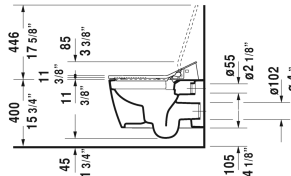

Toilet wall-mounted Duravit Rimless® # 2529590000 / 2529590092

| < 14 3/8" Inch > |

Toilet wall-mounted Duravit Rimless®	Dimension	Weight	Order number
rimless, washdown model, Durafix included, only in combination with SensoWash, connecting elements for SensoWash C with concealed connections included			
Colors			
00 White 20 HygieneGlaze (an antibacterial ceramic glaze that provides almost indefinite effectiveness)			
Variant			
● 1.2 gal	14 3/8" x 22 1/2" Inch	57.3 lb	2529590000
● 1.6/0.8 gpf	14 3/8" x 22 1/2" Inch	57.3 lb	2529590092
Sanitary ceramics with the special WonderGliss surface finish will remain clean and attractive-looking for a long time to come. When ordering WonderGliss please add a "1" as eleventh digit to the model number.			
Fixing for wall-mounted bidet and wall-mounted toilet	Ø 1/2" x 7 1/8" Inch	0.4 lb	006500
Noise reduction gasket for wall-mounted toilet		0.7 lb	005064
SensoWash Slim shower-toilet seat cIAPMO®ELECTRICAL, with concealed connections, remote control included, Locking function via remote control, rear-, front and oscillating wash, Individual adjustment of water temperature as well as spray wand position and water spray intensity, self-cleaning wand, with slow close, night light, Seat and lid easy removable one-handed, Automatic drainage in periods of prolonged disuse, on / off-button	14 3/4" x 21 1/4" Inch	12.1 lb	611000

All drawings contain the necessary measurements which are subject to standard tolerances. They are stated in inch & mm and are non-binding. Exact measurements, in particular for customized installation scenarios, can only be taken from the finished ceramic piece.