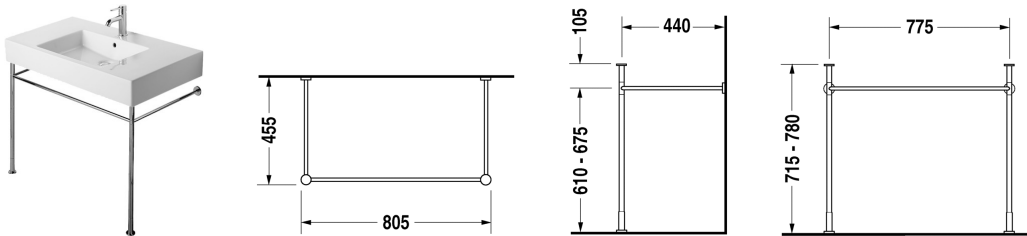

**Metal console # 0030711000**

Metal console	Dimension	Weight	Order number
height adjustable +2", for furniture washbasin # 032985			
<b>Colors</b>			
10 Chrome			
<b>Variant</b>			
		7.1 lb	0030711000

*All drawings contain the necessary measurements which are subject to standard tolerances. They are stated in inch & mm and are non-binding. Exact measurements, in particular for customized installation scenarios, can only be taken from the finished ceramic piece.*