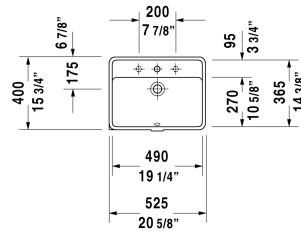

Vanity basin # 0302490000 / 0302490030

|< 19 1/4" Inch >|

Vanity basin	Dimension	Weight	Order number
undermount basin, with overflow, with tap platform, fixings included, 19 1/4" Inch			
Colors			
00 White			
Variant			
●	19 1/4" x 14 3/8" Inch	18 lb	0302490000
● ● ●	19 1/4" x 14 3/8" Inch	18 lb	0302490030
Sanitary ceramics with the special WonderGliss surface finish will remain clean and attractive-looking for a long time to come. When ordering WonderGliss please add a "1" as eleventh digit to the model number.			
Fixing for stone countertops, (with the exception of # 046651)		0.4 lb	005028

All drawings contain the necessary measurements which are subject to standard tolerances. They are stated in inch & mm and are non-binding. Exact measurements, in particular for customized installation scenarios, can only be taken from the finished ceramic piece.