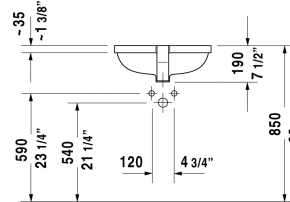

Vanity basin # 0302490000 / 0302490030

|< 19 1/4" Inch >|

Vanity basin	Dimension	Weight	Order number
undermount basin, with overflow, with tap platform, fixings included, 19 1/4" Inch			
Colors			
00 White			
Variant			
●	19 1/4" x 14 3/8" Inch	18 lb	0302490000
● ● ●	19 1/4" x 14 3/8" Inch	18 lb	0302490030
Sanitary ceramics with the special WonderGliss surface finish will remain clean and attractive-looking for a long time to come. When ordering WonderGliss please add a "1" as eleventh digit to the model number.			
Fixing for stone countertops, (with the exception of # 046651)		0.4 lb	005028

All drawings contain the necessary measurements which are subject to standard tolerances. They are stated in inch & mm and are non-binding. Exact measurements, in particular for customized installation scenarios, can only be taken from the finished ceramic piece.