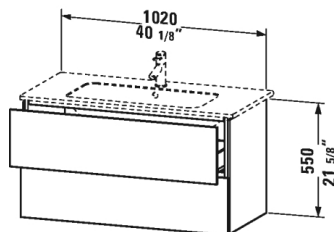

**Vanity unit wall-mounted # LC624200303**

|&lt; 40 1/8" Inch &gt;|

Vanity unit wall-mounted	Dimension	Weight	Order number
2 drawers, upper drawer including cut-out for siphon and siphon cover, for ME by Starck # 233610			
<b>Colors</b>			
M03 Jade High Gloss Lacquer M10 Apricot Pearl High Gloss Lacquer M12 Brushed Oak (Real wood veneer) M13 American Walnut (Real wood veneer) M14 Terra (Decor) M18 White Matt M20 VSG Picto White M22 White High Gloss (Decor) M26 American Cherry Tree (Real wood veneer) M27 White Lilac High Gloss Lacquer M31 Pine Silver (Decor) M38 Dolomiti Grey High Gloss Lacquer M40 Black High Gloss Lacquer M43 Basalt Matt (Decor) M47 Stone Blue High Gloss Lacquer M49 Graphite Matt (Decor) M51 Pine Terra (Decor) M52 European Oak (Decor) M53 Chestnut Dark (Decor) M61 Olive Brown High Gloss Lacquer M69 Brushed Walnut (Real wood veneer) M71 Mediterranean Oak (Real wood veneer) M72 Brushed Dark Oak (Real wood veneer) M73 Ticino Cherry Tree (Decor) M79 Natural Walnut (Decor) M85 White High Gloss Lacquer M86 Cappuccino High Gloss Lacquer M87 White Lilac Satin Matt Lacquer M89 Flannel Grey High Gloss Lacquer M90 Flannel Grey Satin Matt Lacquer			
<b>Variant</b>			
	40 1/8" x 19" Inch		LC624200303
Additional modules Interior system for drawer in maple or walnut solid wood, for cabinet widths 40 1/8" including siphon cut-out	40 1/8" Inch		UV9822
<b>Suitable products</b>			
Furniture washbasin with overflow, with tap platform, fixings included, 40 1/2" x 19 1/4" Inch	40 1/2" x 19 1/4" Inch		233610

All drawings contain the necessary measurements which are subject to standard tolerances. They are stated in inch & mm and are non-binding. Exact measurements, in particular for customized installation scenarios, can only be taken from the finished ceramic piece.