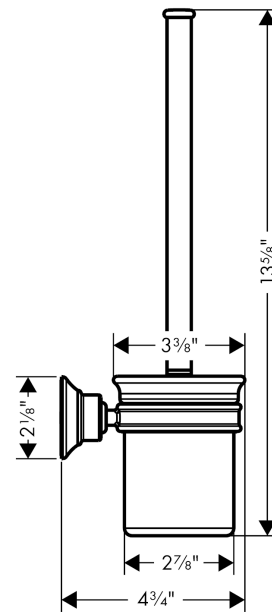

AXOR Montreux
AXOR Montreux Toilet Brush with Holder, Wall-Mounted
Finishes : **polished nickel** Part no. : **42035830**

Description

Features

- Metal, Porcelain
- Wall-mounted

Product image

Scale drawing

AXOR Montreux
AXOR Montreux Toilet Brush with Holder, Wall-Mounted
Finishes : **polished nickel** Part no. : **42035830**

Exploded drawing

Year of production: **04/06 - 12/12**

AXOR Montreux
AXOR Montreux Toilet Brush with Holder, Wall-Mounted
 Finishes : **polished nickel** Part no. : **42035830**

Spare parts list

Year of production: **04/06 - 12/12**

Pos.	Description	Part no.	PC	PU
1	mounting set	40915000	0	1
2	support element	96341000	0	1
3	pin	97546000	0	1
4	plastic ring	98726000	0	1
5	cup	42094000	0	1
6	stick with brush	40089830	0	1
7	WC-brush white	40088000	0	1