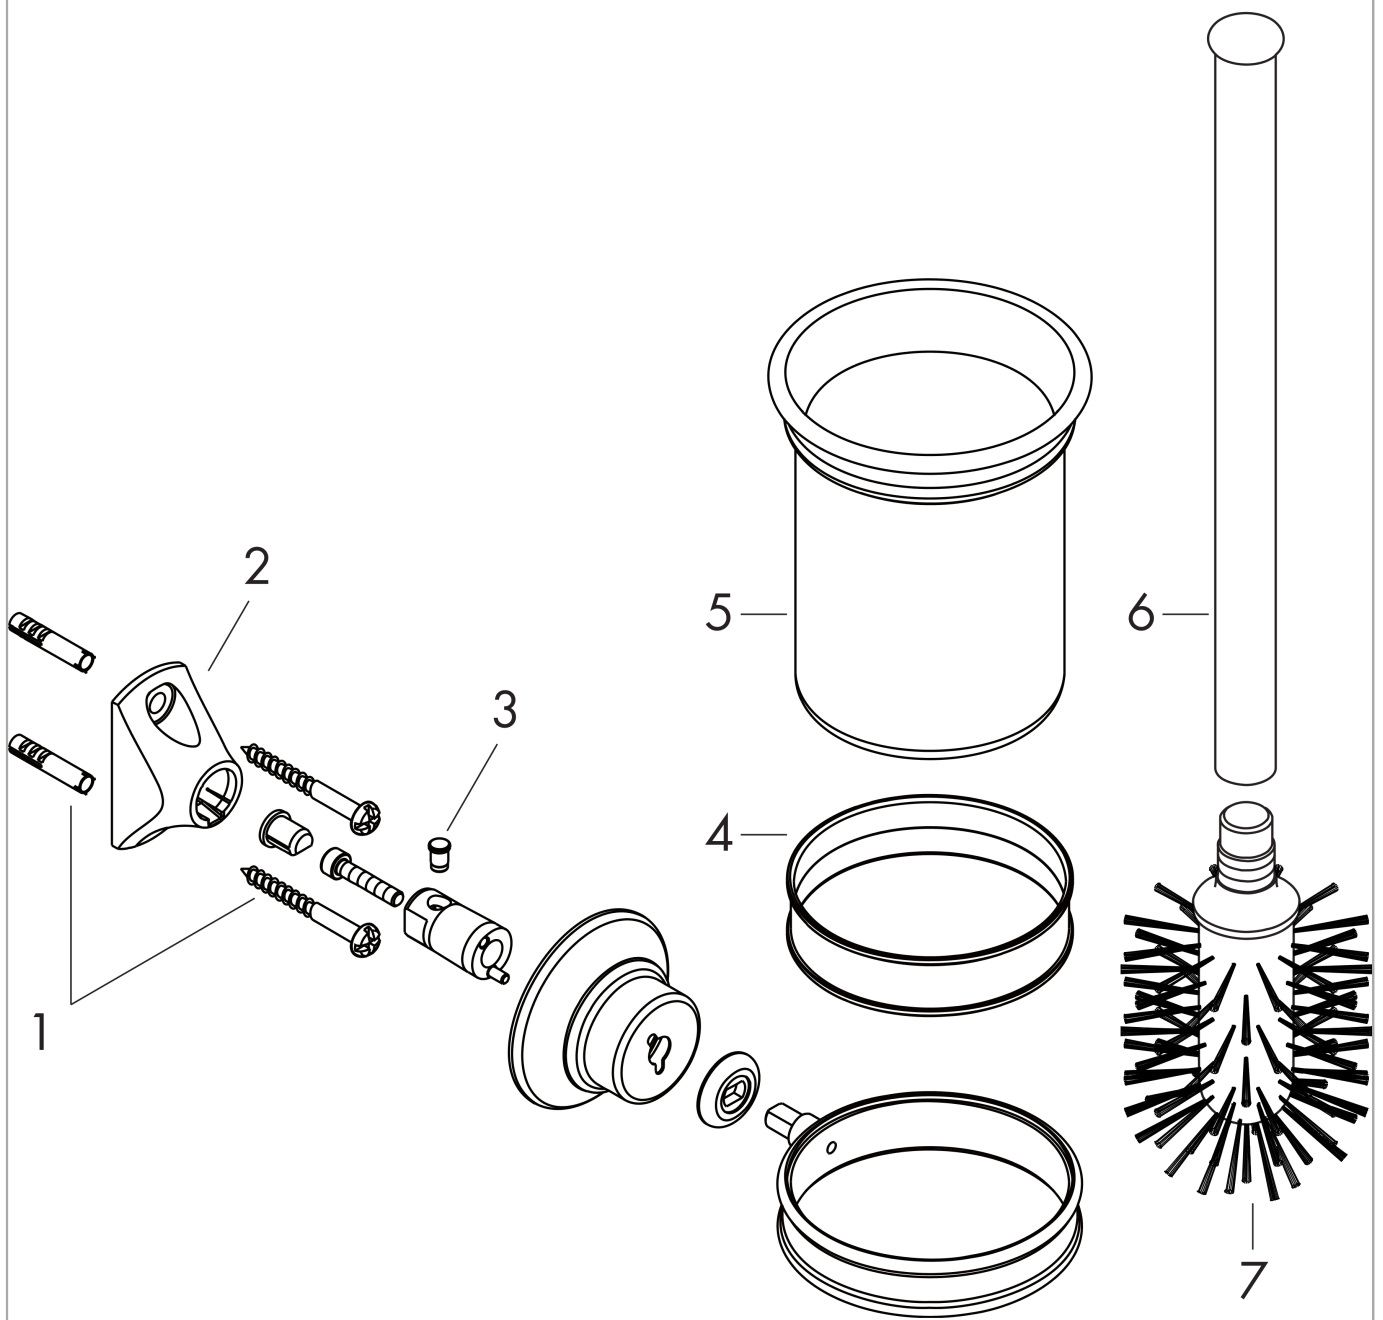

AXOR Montreux
AXOR Montreux Toilet Brush with Holder, Wall-Mounted
Finishes : **polished nickel** Part no. : **42035830**

Description

Features

- Metal, Porcelain
- Wall-mounted

Product image

Scale drawing

AXOR Montreux
AXOR Montreux Toilet Brush with Holder, Wall-Mounted
Finishes : **polished nickel** Part no. : **42035830**

Exploded drawing

Year of production: **04/06 - 12/12**

AXOR Montreux
AXOR Montreux Toilet Brush with Holder, Wall-Mounted
 Finishes : **polished nickel** Part no. : **42035830**

Spare parts list

Year of production: **04/06 - 12/12**

Pos.	Description	Part no.	PC	PU
1	mounting set	40915000	0	1
2	support element	96341000	0	1
3	pin	97546000	0	1
4	plastic ring	98726000	0	1
5	cup	42094000	0	1
6	stick with brush	40089830	0	1
7	WC-brush white	40088000	0	1