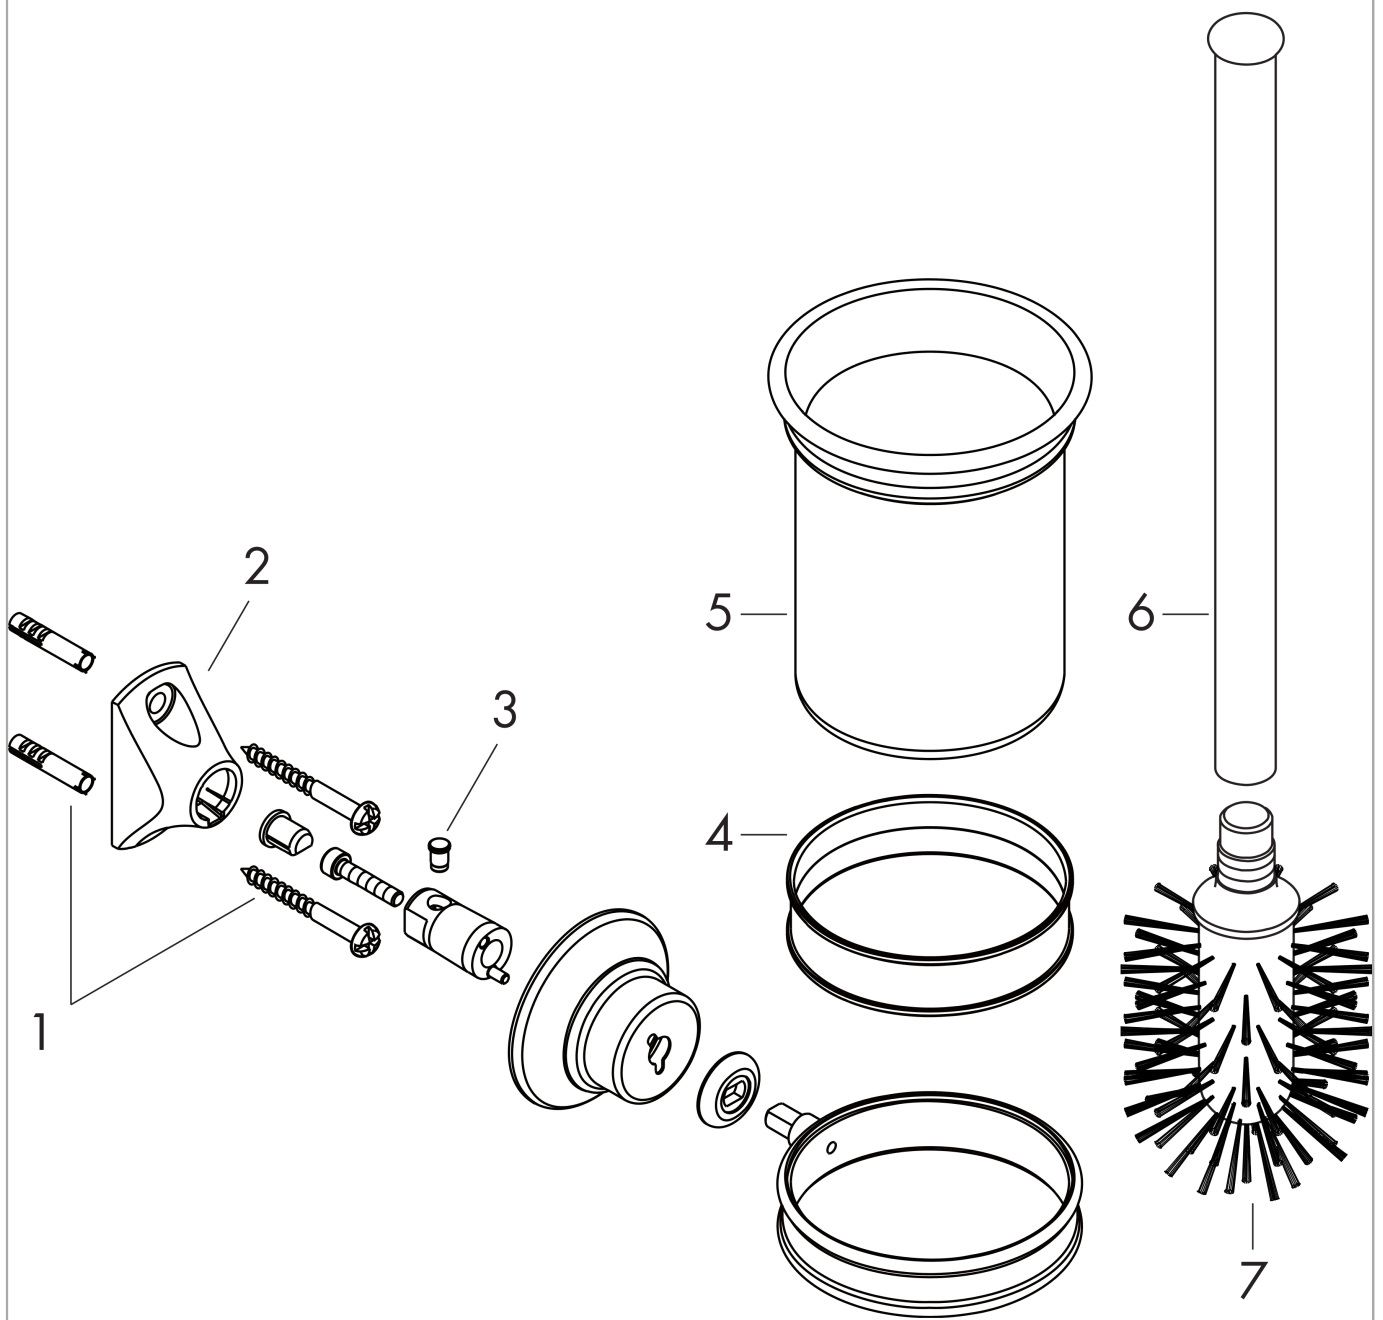

AXOR Montreux
AXOR Montreux Toilet Brush with Holder, Wall-Mounted
Finishes : **brushed nickel** Part no. : **42035820**

Description

Features

- Metal, Porcelain
- Wall-mounted

Product image

Scale drawing

AXOR Montreux
AXOR Montreux Toilet Brush with Holder, Wall-Mounted
Finishes : **brushed nickel** Part no. : **42035820**

Exploded drawing

Year of production: >05/06

AXOR Montreux
AXOR Montreux Toilet Brush with Holder, Wall-Mounted
 Finishes : **brushed nickel** Part no. : **42035820**

Spare parts list

Year of production: >05/06

Pos.	Description	Part no.	PC	PU
1	mounting set	40915000	0	1
2	support element	96341000	0	1
3	pin	97546000	0	1
4	plastic ring	98726000	0	1
5	cup	42094000	0	1
6	stick with brush	40089820	0	1
7	WC-brush white	40088000	0	1