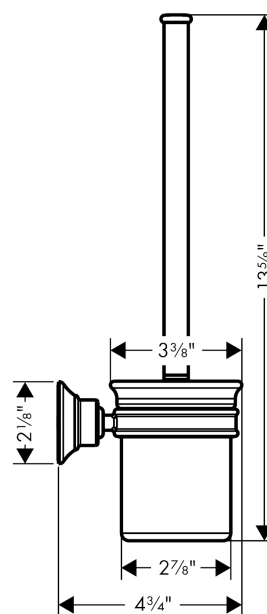

AXOR Montreux
AXOR Montreux Toilet Brush with Holder, Wall-Mounted
Finishes : **brushed nickel** Part no. : **42035820**

Description

Features

- Metal, Porcelain
- Wall-mounted

Product image

Scale drawing

AXOR Montreux
AXOR Montreux Toilet Brush with Holder, Wall-Mounted
Finishes : **brushed nickel** Part no. : **42035820**

Exploded drawing

Year of production: >05/06

AXOR Montreux
AXOR Montreux Toilet Brush with Holder, Wall-Mounted
 Finishes : **brushed nickel** Part no. : **42035820**

Spare parts list

Year of production: >05/06

Pos.	Description	Part no.	PC	PU
1	mounting set	40915000	0	1
2	support element	96341000	0	1
3	pin	97546000	0	1
4	plastic ring	98726000	0	1
5	cup	42094000	0	1
6	stick with brush	40089820	0	1
7	WC-brush white	40088000	0	1