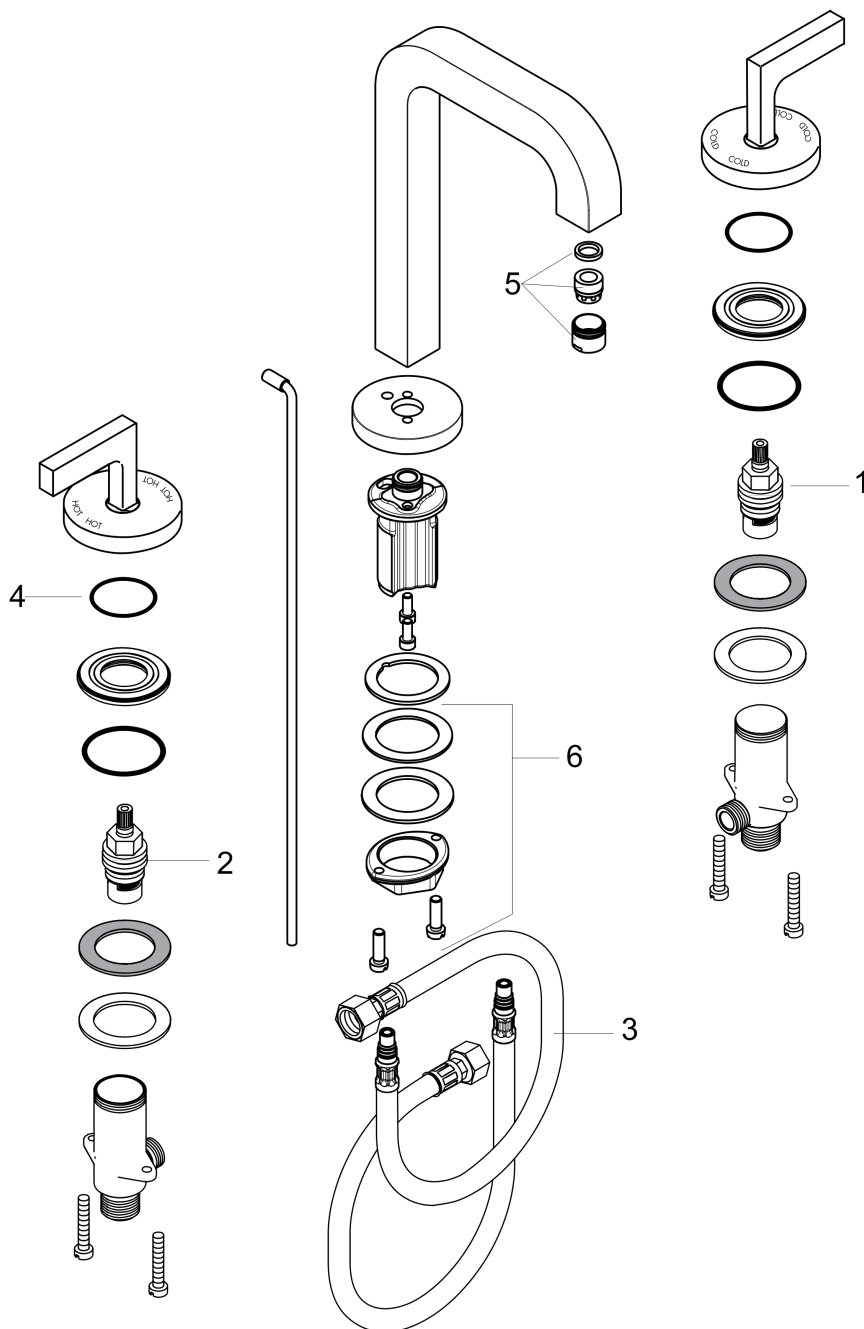

## Product image

## Scale drawing

**AXOR Citterio**  
**AXOR Citterio Widespread Faucet with Lever Handles, 1.2 GPM**  
Finishes : **brushed nickel** Part no. : **39135821**

## Exploded drawing

Year of production: >07/16

**AXOR Citterio**  
**AXOR Citterio Widespread Faucet with Lever Handles, 1.2 GPM**  
 Finishes : **brushed nickel**    Part no. : **39135821**

## Spare parts list

Year of production: >07/16

Pos.	Description	Part no.	PC	PU
1	shut off unit left closing	94008000	0	1
2	shut off unit right closing	94009000	0	1
3	connection hose 18½" M8x0,75 3/8"	96321001	0	1
4	O-Ring 32x2,5	96364000	0	1
5	aerator M18x1 (4,5 l/min)	92884820	0	1
6	fixing set (Ø 32)	13961000	0	1
a	spout 165 mm	96674000	0	1
b	pop up waste	88509820	0	1
c	nut	92854000	0	1
d	O-ring 40x3	92634000	0	1