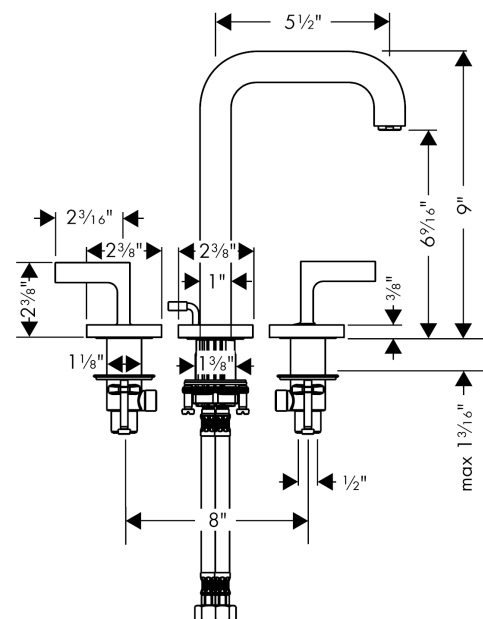

### Features

- Aerated spray
- Flow: 1.2 GPM (4.5 L/Min)
- 90° ceramic valves
- Includes pop-up drain

## Scale drawing

**AXOR Citterio**  
**AXOR Citterio Widespread Faucet with Lever Handles, 1.2 GPM**  
Finishes : **brushed nickel** Part no. : **39135821**

## Exploded drawing

Year of production: >07/16

**AXOR Citterio**  
**AXOR Citterio Widespread Faucet with Lever Handles, 1.2 GPM**  
 Finishes : **brushed nickel**    Part no. : **39135821**

## Spare parts list

Year of production: >07/16

Pos.	Description	Part no.	PC	PU
1	shut off unit left closing	94008000	0	1
2	shut off unit right closing	94009000	0	1
3	connection hose 18½" M8x0,75 3/8"	96321001	0	1
4	O-Ring 32x2,5	96364000	0	1
5	aerator M18x1 (4,5 l/min)	92884820	0	1
6	fixing set (Ø 32)	13961000	0	1
a	spout 165 mm	96674000	0	1
b	pop up waste	88509820	0	1
c	nut	92854000	0	1
d	O-ring 40x3	92634000	0	1