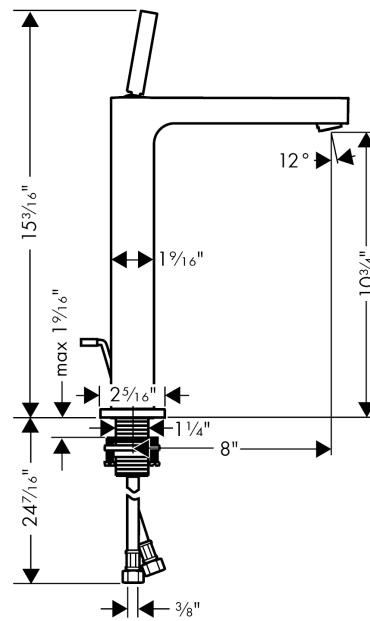

AXOR Citterio
AXOR Citterio Single-Hole Faucet, Tall, 1.2 GPM
Finishes : **chrome** Part no. : **39020001**

Description

Features

- Aerated spray
- Flow: 1.2 GPM (4.5 L/Min)
- Joystick ceramic cartridge
- Includes pop-up drain

Technology

Product image

Scale drawing

AXOR Citterio
AXOR Citterio Single-Hole Faucet, Tall, 1.2 GPM
Finishes : **chrome** Part no. : **39020001**

Exploded drawing

Year of production: >07/16

AXOR Citterio
AXOR Citterio Single-Hole Faucet, Tall, 1.2 GPM
 Finishes : **chrome** Part no. : **39020001**

Spare parts list

Year of production: >07/16

Pos.	Description	Part no.	PC	PU
1	handle	39091000	0	1
2	hollow set screw M6x6	97660000	0	1
3	nut	97157000	0	1
4	cartridge, assy	96339000	0	1
5	aerator M24x1 (4,5 l/min)	92877000	0	1
6	fixing set (Ø 32)	13961000	0	1
7	connection hose 35½" M8x0,75 3/8"	96316001	0	1
8	pull rod	96923000	0	1
9	lever collar	97548000	0	1
10	escutcheon	97466000	0	1
11	O-Ring 30x2	98186000	0	1
a	pop up waste	94159000	0	1
b	O-ring 33x1,5	98164000	0	1