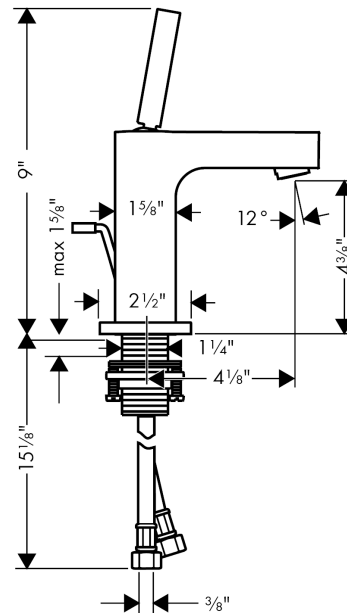

AXOR Citterio
AXOR Citterio Single-Hole Faucet, 1.2 GPM
 Finishes : **chrome** Part no. : **39010001**

Description

Features

- consists of: Single-Handle Faucet, pop-up drain
- Aerated spray
- Flow: 1.2 GPM (4.5 L/Min)
- Joystick ceramic cartridge
- Includes pop-up drain

Technology

Design awards

DESIGN PLUS

powered by: **ISH**

Product image

Scale drawing

AXOR Citterio
AXOR Citterio Single-Hole Faucet, 1.2 GPM
Finishes : **chrome** Part no. : **39010001**

Exploded drawing

Year of production: >07/16

AXOR Citterio
AXOR Citterio Single-Hole Faucet, 1.2 GPM
 Finishes : **chrome** Part no. : **39010001**

Spare parts list

Year of production: >07/16

Pos.	Description	Part no.	PC	PU
1	handle	39091000	0	1
2	hollow set screw M6x6	97660000	0	1
3	escutcheon	96671000	0	1
4	O-ring 33x1,5	98164000	0	1
5	nut	97157000	0	1
6	cartridge, assy	96339000	0	1
7	aerator M24x1 (4,5 l/min)	92877000	0	1
8	escutcheon	95396000	0	1
9	O-ring 36x2	98156000	0	1
10	fixing set (Ø 32)	13961000	0	1
11	connection hose 18½" M8x0,75 3/8"	96321001	0	1
12	pull rod	96923000	0	1
a	O-ring 35x2	92604000	0	1
b	pop up waste	94159000	0	1
c	service tool for disassembling the handle	92124000	0	1