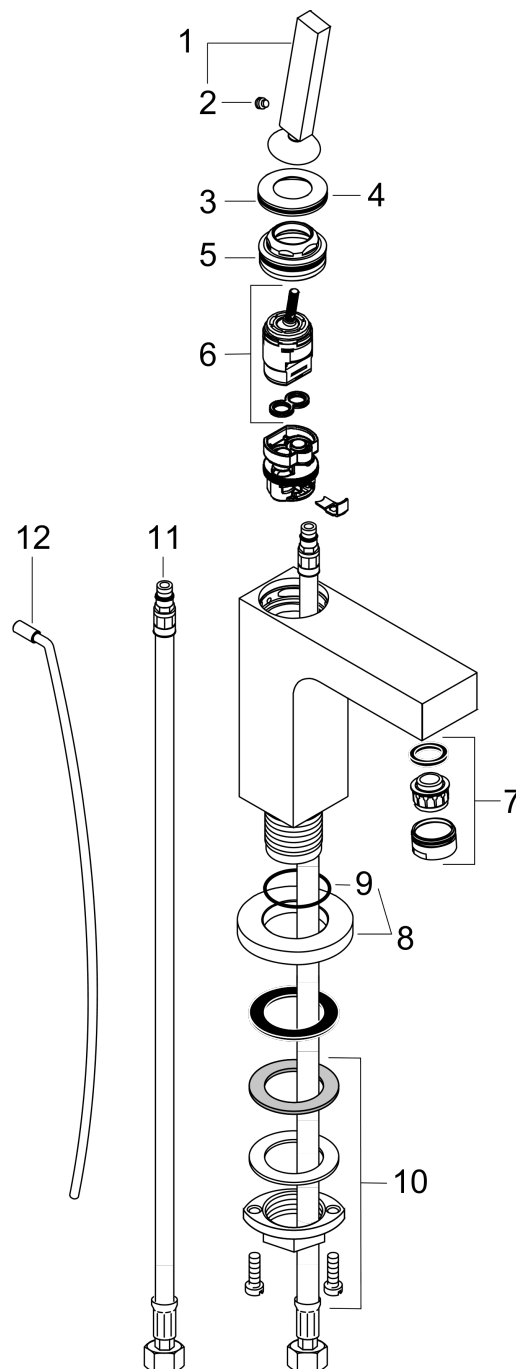

AXOR Citterio
AXOR Citterio Single-Hole Faucet, 1.2 GPM
 Finishes : **chrome** Part no. : **39010001**

Description

Features

- consists of: Single-Handle Faucet, pop-up drain
- Aerated spray
- Flow: 1.2 GPM (4.5 L/Min)
- Joystick ceramic cartridge
- Includes pop-up drain

Technology

Design awards

DESIGN PLUS

powered by: **ISH**

Product image

Scale drawing

AXOR Citterio
AXOR Citterio Single-Hole Faucet, 1.2 GPM
Finishes : **chrome** Part no. : **39010001**

Exploded drawing

Year of production: >07/16

AXOR Citterio
AXOR Citterio Single-Hole Faucet, 1.2 GPM
 Finishes : **chrome** Part no. : **39010001**

Spare parts list

Year of production: >07/16

Pos.	Description	Part no.	PC	PU
1	handle	39091000	0	1
2	hollow set screw M6x6	97660000	0	1
3	escutcheon	96671000	0	1
4	O-ring 33x1,5	98164000	0	1
5	nut	97157000	0	1
6	cartridge, assy	96339000	0	1
7	aerator M24x1 (4,5 l/min)	92877000	0	1
8	escutcheon	95396000	0	1
9	O-ring 36x2	98156000	0	1
10	fixing set (Ø 32)	13961000	0	1
11	connection hose 18½" M8x0,75 3/8"	96321001	0	1
12	pull rod	96923000	0	1
a	O-ring 35x2	92604000	0	1
b	pop up waste	94159000	0	1
c	service tool for disassembling the handle	92124000	0	1