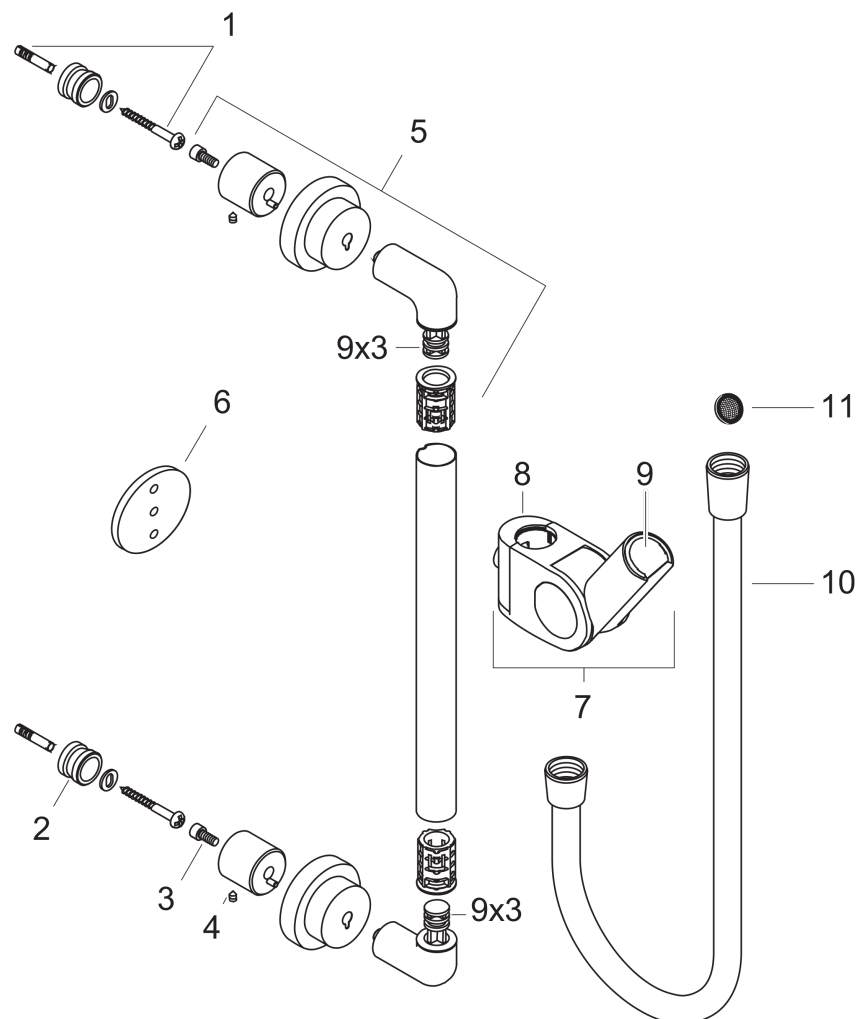

## Scale drawing

**AXOR Citterio**  
**AXOR Citterio Wallbar, 36"**  
Finishes : **brushed nickel** Part no. : **27831820**

## Installation example

**AXOR Citterio**  
**AXOR Citterio Wallbar, 36"**  
Finishes : **brushed nickel**    Part no. : **27831820**

## Exploded drawing

Year of production: >04/07

**AXOR Citterio**  
**AXOR Citterio Wallbar, 36"**  
 Finishes : **brushed nickel**    Part no. : **27831820**

## Spare parts list

Year of production: >04/07

Pos.	Description	Part no.	PC	PU
1	mounting set	40916000	0	1
2	support element	97597XXX	0	-
3	hexagon socket screw M4x10	97661XXX	0	-
4	hollow set screw M6x6	97660XXX	0	-
5	wall support	97696XXX	0	-
6	tile-matching-disk	96380000	0	1
7	support, assy	96505820	0	1
8	cover	95982000	0	1
9	guide	98918XXX	0	-
10	shower hose Isiflex'B 1,60 m	28276XXX	0	-
11	filter packing	94246000	0	1