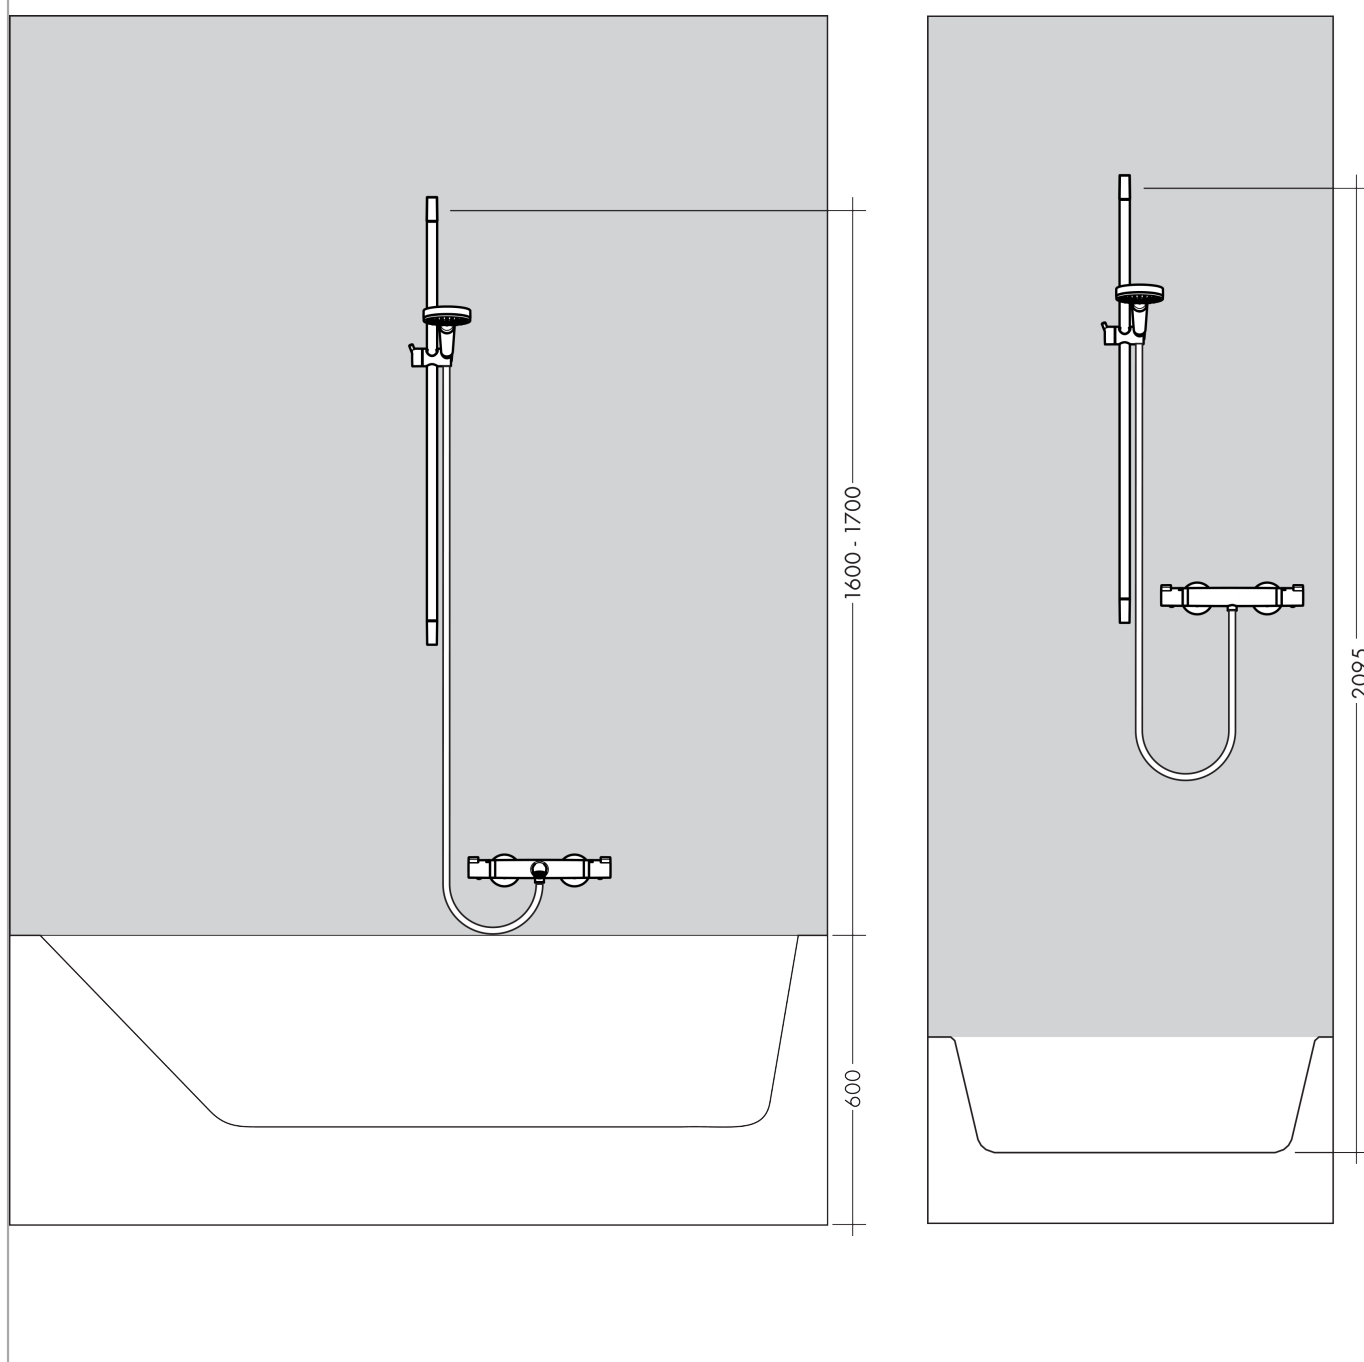

AXOR Citterio
AXOR Citterio Wallbar, 36"
Finishes : **brushed nickel** Part no. : **27831820**

Installation example