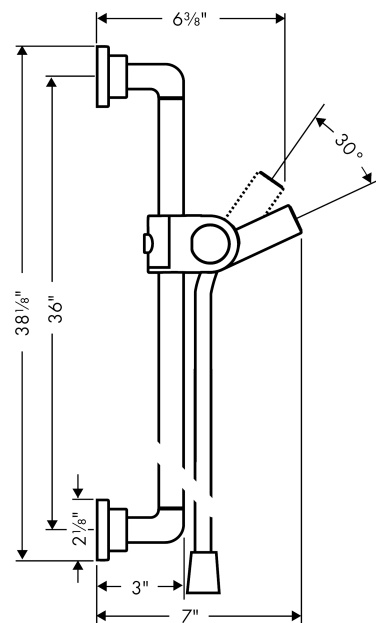

**AXOR Citterio**  
**AXOR Citterio Wallbar, 36"**

Finishes : **brushed nickel**    Part no. : **27831820**

## Scale drawing

**AXOR Citterio**  
**AXOR Citterio Wallbar, 36"**  
Finishes : **brushed nickel** Part no. : **27831820**

## Exploded drawing

Year of production: >04/07

**AXOR Citterio**  
**AXOR Citterio Wallbar, 36"**  
 Finishes : **brushed nickel**    Part no. : **27831820**

## Spare parts list

Year of production: >04/07

Pos.	Description	Part no.	PC	PU
1	mounting set	40916000	0	1
2	support element	97597XXX	0	-
3	hexagon socket screw M4x10	97661XXX	0	-
4	hollow set screw M6x6	97660XXX	0	-
5	wall support	97696XXX	0	-
6	tile-matching-disk	96380000	0	1
7	support, assy	96505820	0	1
8	cover	95982000	0	1
9	guide	98918XXX	0	-
10	shower hose Isiflex'B 1,60 m	28276XXX	0	-
11	filter packing	94246000	0	1