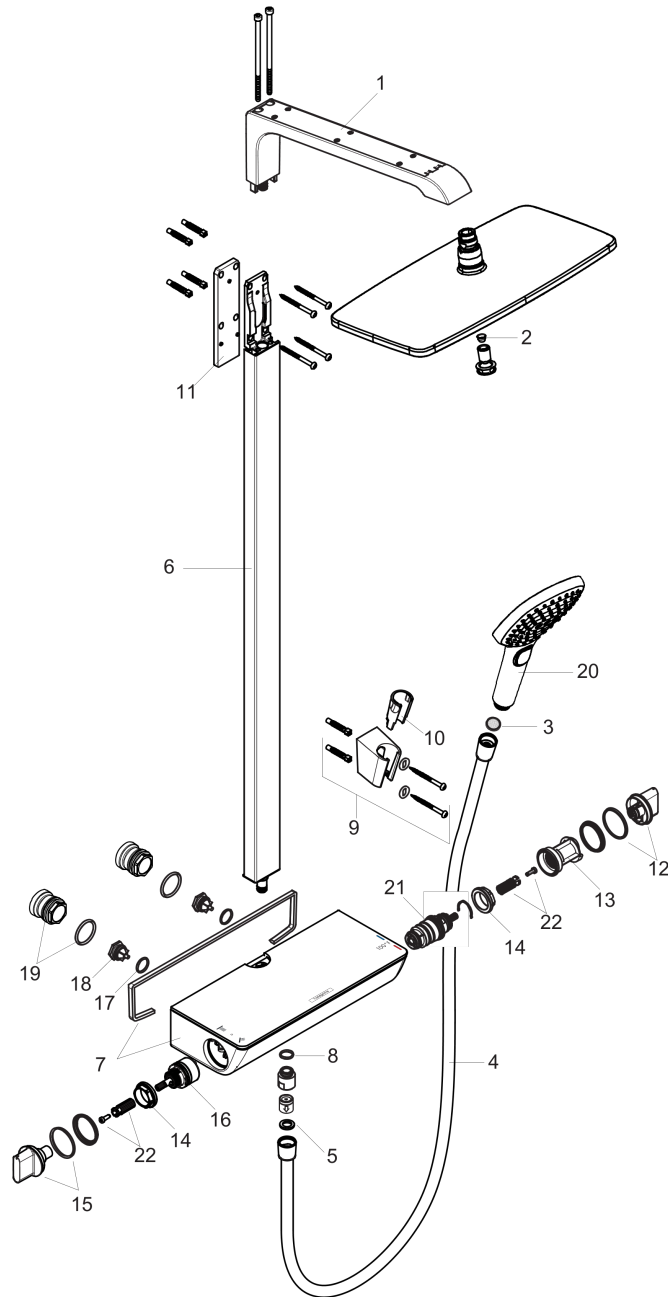

Raindance E
Showerpipe 360 1-Jet, 2.5 GPM
 Finishes : **chrome** Part no. : **27112001**

Description

Features

- Flow: 2.5 GPM (9.5 L/Min)
- Outlets may not be operated simultaneously
- Shelf: Shelf made of safety glass
- Shower outlet flow: 2.5 GPM (9.5 L/Min)
- Anti-scald 100° safety stop
- Integrated volume control/diverter for 2 functions
- Exposed installation
- Thermostatic cartridge

Item details

List Price \$ 1,925.00

Technology

Compliance

Product image

Scale drawing

Raindance E
Showerpipe 360 1-Jet, 2.5 GPM
 Finishes : **chrome** Part no. : **27112001**

Exploded drawing

Year of production: >04/14

Raindance E
Showerpipe 360 1-Jet, 2.5 GPM
 Finishes : **chrome** Part no. : **27112001**

Spare parts list

Year of production: >04/14

Pos.	Description	Part no.	Price	PU
1	shower arm	92267000	-	1
2	filter	97735000	-	1
3	filter packing	94246000	-	1
4	shower hose Isiflex'B 1,60 m	28276000	-	1
5	seal	98058000	-	1
6	pipe with cover (850 mm)	92265000	-	1
7	escutcheon	98478001	-	1
8	O-ring 14x2	98129000	-	1
9	shower holder	28331000	-	1
10	guide	98918000	-	1
11	tile-matching-disk	95960000	-	1
12	handle for thermostat	95770000	-	1
13	safety set	95771000	-	1
14	nut	98913000	-	1
15	handle	95957000	-	1
16	shut off unit with selector	98283000	-	1
17	O-ring 17x2	98199000	-	1
18	non return valve (pressure-resistant up to 2 MPa)	95773000	-	1
19	set of S-unions	95772001	-	1
20	handshower	26521001	-	1
21	thermostat cartridge	98282001	-	1
22	handle fixing set	92130000	-	1