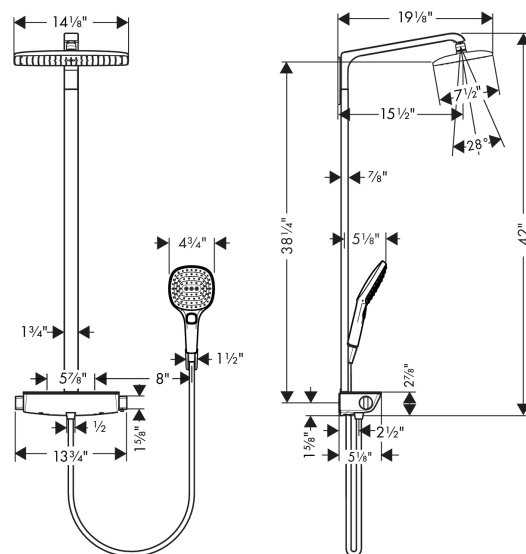

Raindance E
Showerpipe 360 1-Jet, 2.5 GPM
 Finishes : **chrome** Part no. : **27112001**

Description

Features

- Flow: 2.5 GPM (9.5 L/Min)
- Outlets may not be operated simultaneously
- Shelf: Shelf made of safety glass
- Shower outlet flow: 2.5 GPM (9.5 L/Min)
- Anti-scald 100° safety stop
- Integrated volume control/diverter for 2 functions
- Exposed installation
- Thermostatic cartridge

Item details

List Price \$ 1,925.00

Technology

Compliance

Product image

Scale drawing

Raindance E
Showerpipe 360 1-Jet, 2.5 GPM
 Finishes : **chrome** Part no. : **27112001**

Exploded drawing

Year of production: >04/14

Raindance E
Showerpipe 360 1-Jet, 2.5 GPM
 Finishes : **chrome** Part no. : **27112001**

Spare parts list

Year of production: >04/14

Pos.	Description	Part no.	Price	PU
1	shower arm	92267000	-	1
2	filter	97735000	-	1
3	filter packing	94246000	-	1
4	shower hose Isiflex'B 1,60 m	28276000	-	1
5	seal	98058000	-	1
6	pipe with cover (850 mm)	92265000	-	1
7	escutcheon	98478001	-	1
8	O-ring 14x2	98129000	-	1
9	shower holder	28331000	-	1
10	guide	98918000	-	1
11	tile-matching-disk	95960000	-	1
12	handle for thermostat	95770000	-	1
13	safety set	95771000	-	1
14	nut	98913000	-	1
15	handle	95957000	-	1
16	shut off unit with selector	98283000	-	1
17	O-ring 17x2	98199000	-	1
18	non return valve (pressure-resistant up to 2 MPa)	95773000	-	1
19	set of S-unions	95772001	-	1
20	handshower	26521001	-	1
21	thermostat cartridge	98282001	-	1
22	handle fixing set	92130000	-	1