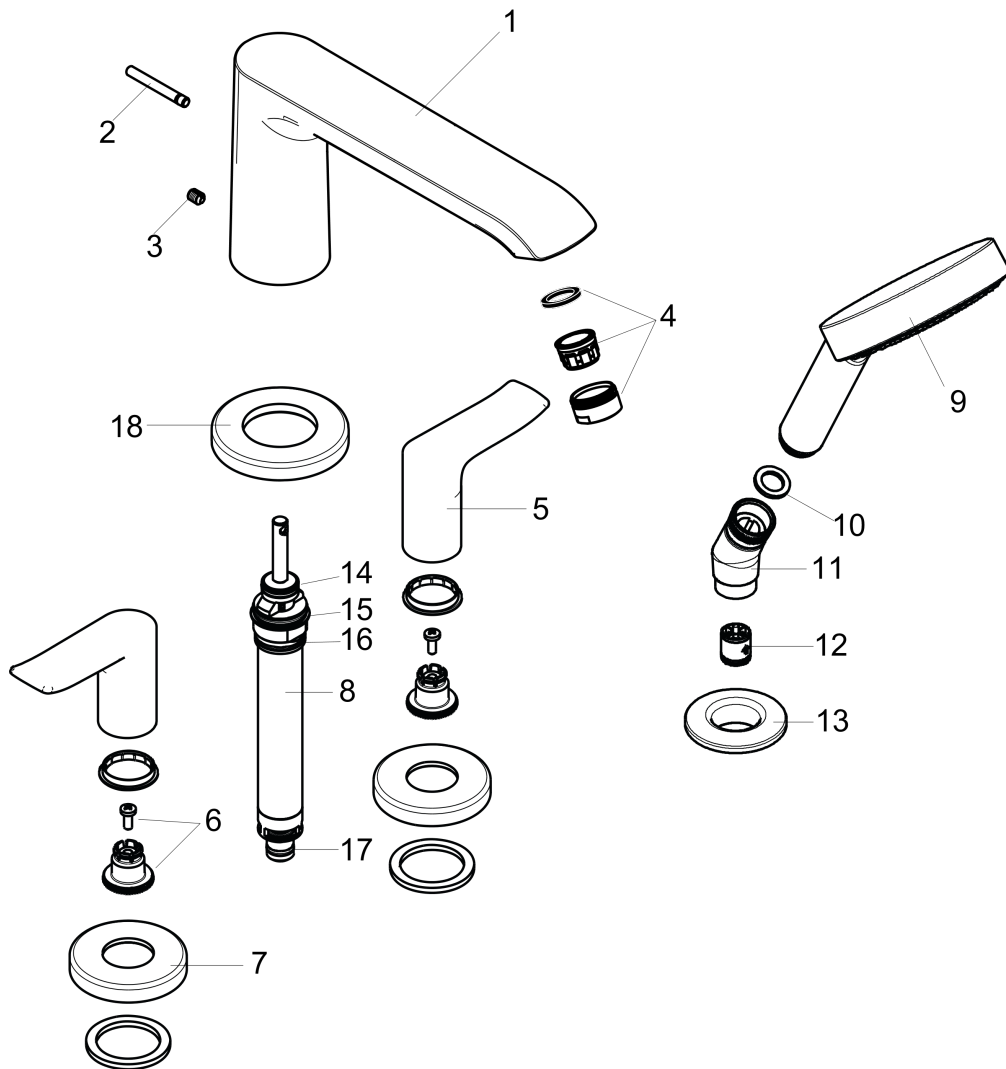

Metris
4-Hole Roman Tub Set Trim with 1.75 GPM Handshower
Finishes : **brushed nickel** Part no. : **31404821**

Exploded drawing

Year of production: >07/18

Metris

4-Hole Roman Tub Set Trim with 1.75 GPM Handshower

Finishes : **brushed nickel** Part no. : **31404821**

Spare parts list

Year of production: >07/18

Pos.	Description	Part no.	Price	PU
1	spout cpl.	95799820	-	1
2	diverter knob	98607000	-	1
3	hollow set screw M6x6	97660000	-	1
4	aerator M24x1 (25 l/min)	13956820	-	1
5	handle	95846820	-	1
6	handle fixing set	94184000	-	1
7	escutcheon	31098820	-	1
8	selector assy	96775000	-	1
9	handshower	26036821	-	1
10	filter packing	94246000	-	1
11	shower holder	28071820	-	1
12	set of non return valves DW 15	94074000	-	1
13	escutcheon Ø 52 mm	97159820	-	1
14	O-Ring 14x2,5	98189000	-	1
15	O-Ring 23x2,5	98183000	-	1
16	O-Ring 22x2	98185000	-	1
17	O-ring 9x2,5	98217000	-	1
18	escutcheon Ø 70 mm	97779820	-	1
a	base body	06646000	-	1