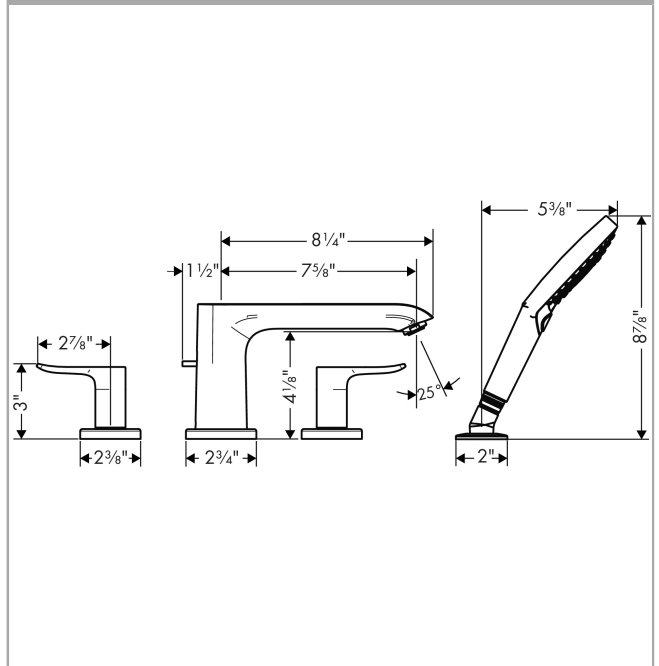

**Metris**

**4-Hole Roman Tub Set Trim with 1.75 GPM Handshower**

Finishes : **brushed nickel** Part no. : **31404821**

**Description**

**Features**

- consists of: Handshower,
- 90° ceramic valves
- Integrated double backflow prevention

**Item details**

List Price \$ 1,035.00

**Technology**

**Compliance**

**Product image**

**Scale drawing**

**Metris**  
**4-Hole Roman Tub Set Trim with 1.75 GPM Handshower**  
 Finishes : **brushed nickel** Part no. : **31404821**

### 4-Hole Roman Tub Set Trim with 1.75 GPM Handshower

Finishes : **brushed nickel** Part no. : **31404821**

## Spare parts list

Year of production: >07/18

Pos.	Description	Part no.	Price	PU
1	spout cpl.	95799820	-	1
2	diverter knob	98607000	-	1
3	hollow set screw M6x6	97660000	-	1
4	aerator M24x1 (25 l/min)	13956820	-	1
5	handle	95846820	-	1
6	handle fixing set	94184000	-	1
7	escutcheon	31098820	-	1
8	selector assy	96775000	-	1
9	handshower	26036821	-	1
10	filter packing	94246000	-	1
11	shower holder	28071820	-	1
12	set of non return valves DW 15	94074000	-	1
13	escutcheon Ø 52 mm	97159820	-	1
14	O-Ring 14x2,5	98189000	-	1
15	O-Ring 23x2,5	98183000	-	1
16	O-Ring 22x2	98185000	-	1
17	O-ring 9x2,5	98217000	-	1
18	escutcheon Ø 70 mm	97779820	-	1
a	base body	06646000	-	1