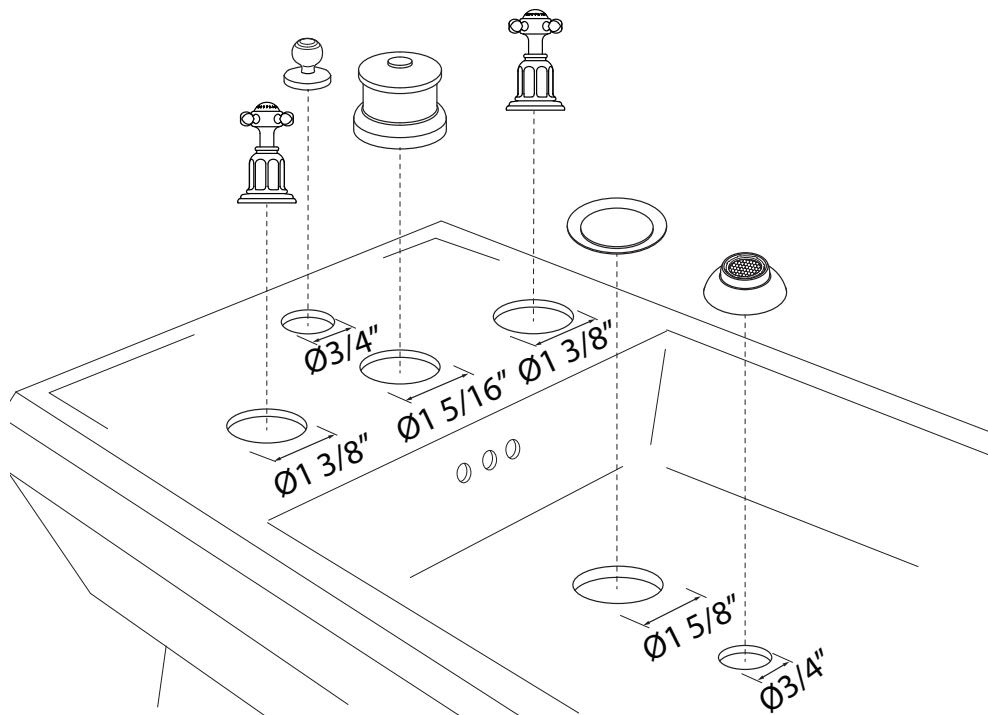

Five Hole Bidet With Cross Handles

ROHL Perrin & Rowe® Bath

U.3961X

FEATURES

- OPERATION: The diverter is a positive flow system. In the down position, water will flow out the molded spout in the porcelain only. Pull to the diverted position and the water will go to the spray only. Diverter and vacuum breaker are in the center column.
- Rough dimensions will fit Kohler and Toto bidets.

COLORS/FINISHES

- Polished Chrome
- Polished Nickel
- Satin Nickel
- Inca Brass
- English Bronze

WARRANTY

- Limited Lifetime

U.3961X Spare Parts