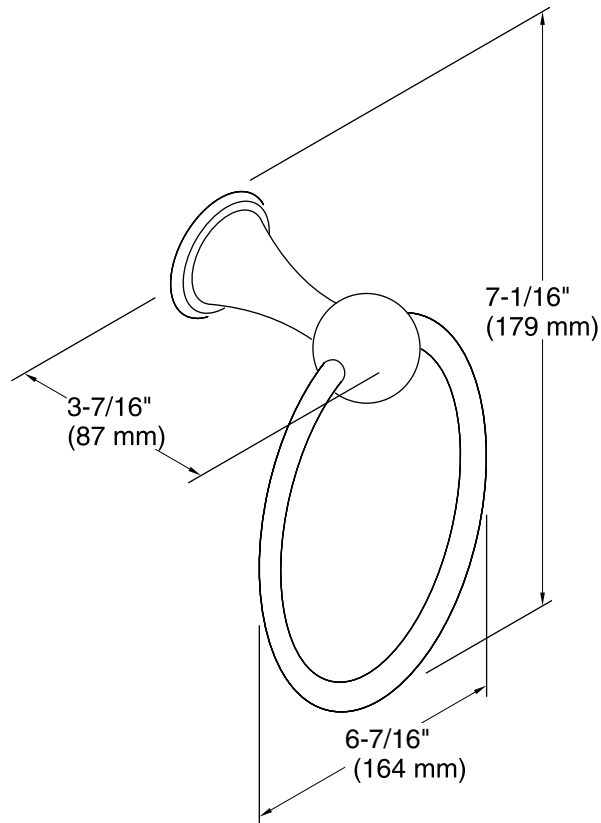

Technical Information

All product dimensions are nominal.

Notes

Install this product according to the installation guide.

CAUTION: Risk of personal injury. Do not install this product in any area where it is likely to be used inadvertently as a grab bar or support bar. This product is not designed or intended for use as a grab bar or support bar.